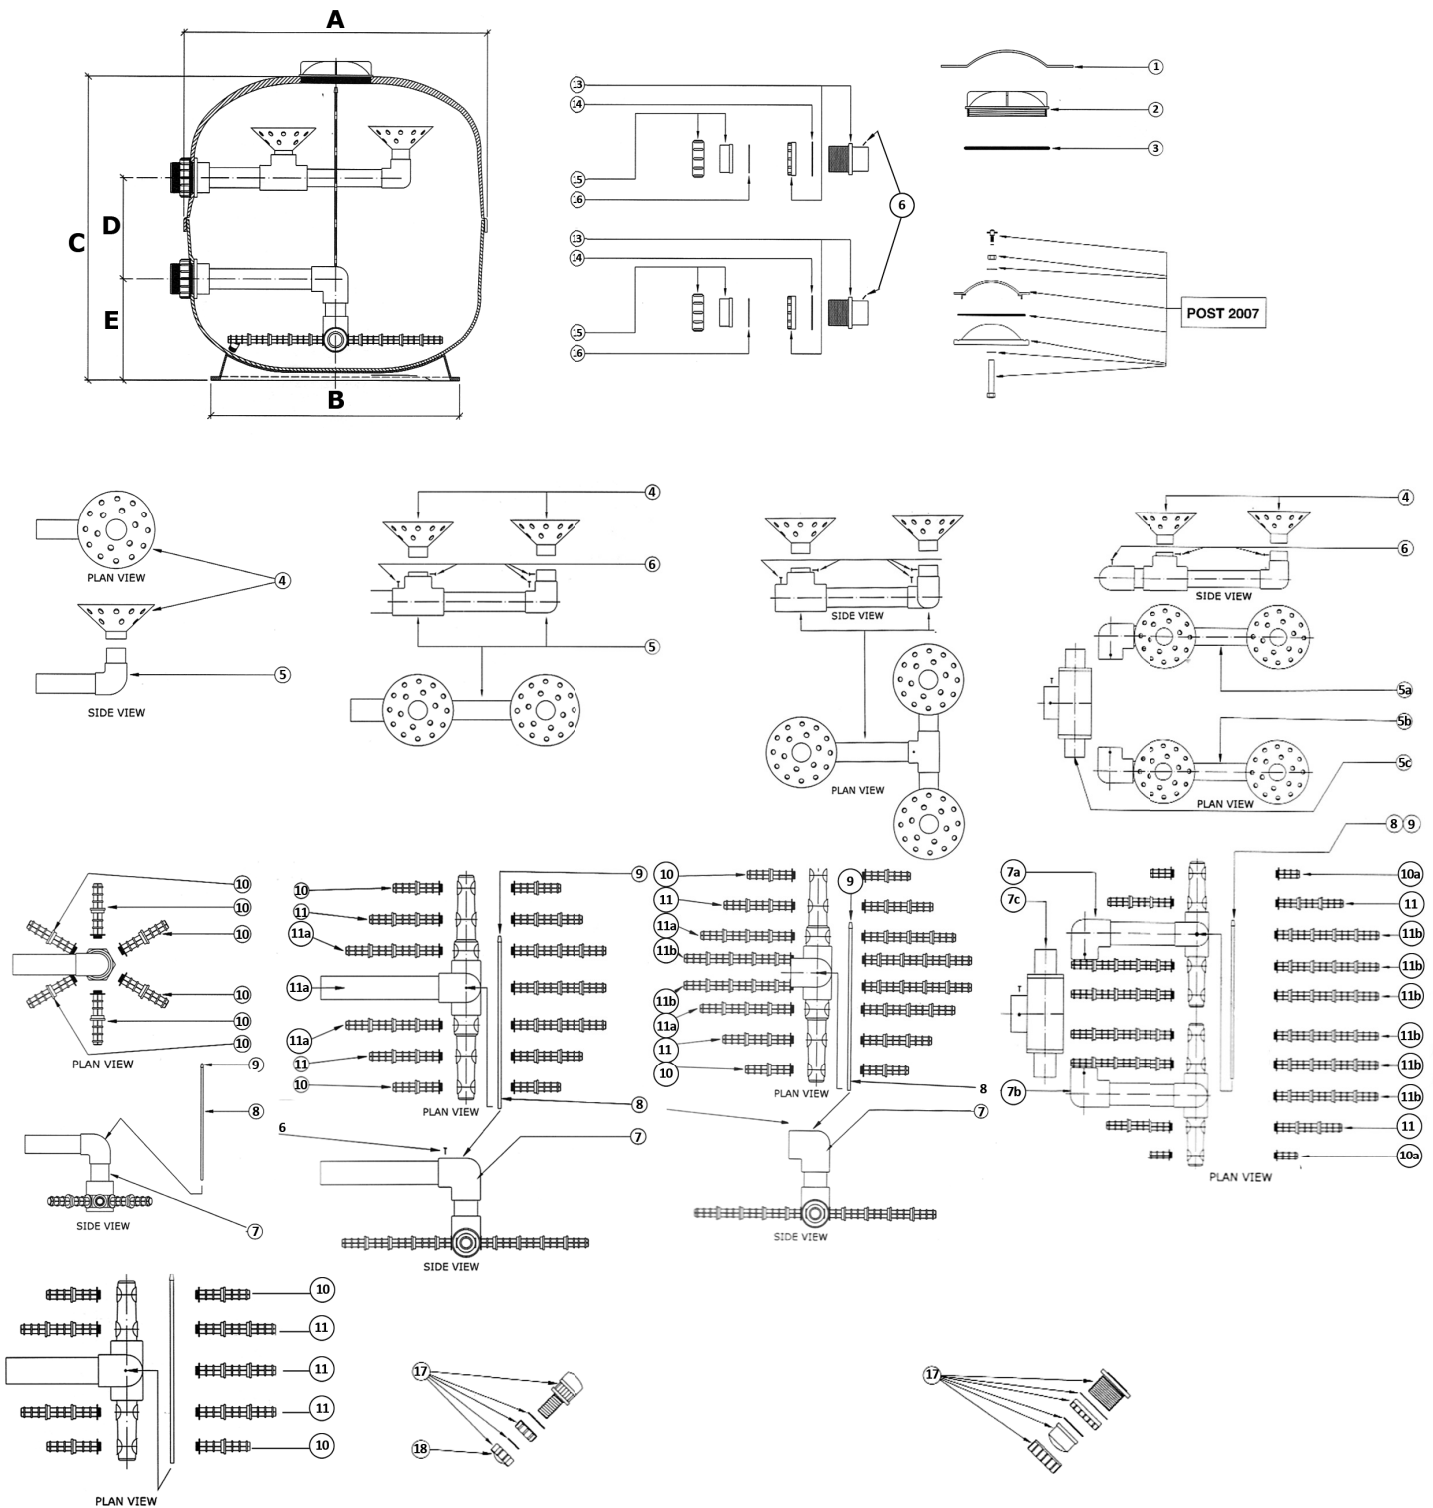

Lacron Filters

Lacron Filters

Ref LMP	Item	Description	Manuf Code	Retail Price
LCFSA01a		Tool for lid opening (old model)	1303	no more available
LCFSA01b	1	Tool for lid opening (new model)	6012 (1304A)	47,08
LCFSA02a	2	Lid, transparent strenghtened	6000 (6209292)	71,87
LCFSA02b	2	Lid, black	W12050	75,6
LCFSA02c	2	Lid transparent new 18» model	620929	48,40
LCFSA03a	3	Lid o-ring	6011 (1316)	12,19
LCFSA03b	3	Lid o-ring for new 18» lid	W02068	9,98
LCFSA04	6	Self tapping SS screw (each)	1671	0,66
LCFSA05	17	Drain plug a'bly complete 18/24/30	6001 (W02026BLK)	15,74
LCFSA05a	17	Drain plug complete 40 mm 36»/42»	W04058BLK	15,74
LCFSA06	18	Drain plug cap only	W02026ABLK	6,50
LCFSA07a	8	Air relief tube-high rate models /meter	1655	1,14
LCFSA07b	9	Air relief valve for new 18»,24»,30»,36»,42» lid	W012045	4,47
LCFSA08a	5	Header less rose 1½» (LAC 18)	1366	45,79
LCFSA08b	5	Header less rose 1½» (LAC 24)	1368	45,79
LCFSA08c	5	Header less rose 2» (LAC 30)	1370	74,66
LCFSA08d	5	Header less rose 3» (LAC 36)	1388A (W12292)	234,18
LCFSA08e	5A	Header less rose 3» LHS (LAC 42)	1372	95,74
LCFSA08f	5B	Header less rose 3» RHS (LAC 42)	1372A	95,74
LCFSA08g	5C	Main Header 'T' (LAC 42)	1372B	134,87
LCFSA09a	16	Half union gasket 1½» (2) (LAC 18 & 24)	6004 (1522)	6,88
LCFSA09b	16	Half union gasket 2» (2) (LAC 30)	6005 (1523)	11,33
LCFSA09c	16	Half union O Ring 1½» post 2004 (2) (LAC 18 & 24)	6026 (W02213)	6,88
LCFSA09d	16	Half union O Ring (LAC 36)	W02249	13,38
LCFSA09e	16	Half union gasket 3»/90mm (2) Pre 2007	6020 (1559)	13,89
LCFSA09f	16	Half union gasket 3»/90mm (2) Post 2007	6020A	13,69
LCFSA10a	15	Half Union w/ Nut 1½» (2) (LAC 18 & 24)	6021 (W02981 + W02980)	21,79
LCFSA10b	15	Half Union w/ Nut 2» (2) (LAC 30)	6022 (W02983 + W02982)	27,58
LCFSA10c	15	Half Union w/ Nut 1½» post 2004 (2) (LAC 18 & 24)	6023 (W02209BLK+W02210BLK)	21,79
LCFSA10d	15	Half Union w/ Nut 3»/90mm Oring Type	6018(W02253BLK/W02255BLK/W02255BLK)	38,12
LCFSA11a	7	Underdrain less candle LAC 24 - 1½»	1367	48,93
LCFSA11b	7	Underdrain less candle LAC 30 - 2»	1369	85,43
LCFSA11c	7	Underdrain less candle LAC 18 - 1½»	1365	43,78
LCFSA11e	7	Underdrain less candle 36»	1388 (W12295)	244,47
LCFSA11f	7A	Underdrain less candle 42» LHS	1371	114,76
LCFSA11g	7B	Underdrain less candle 42» RHS	1371A	114,76
LCFSA11h	7C	Underdrain Main 'T' 42»	1371B	134,87
LCFSA13a	13	1»1/2 Bulkhead fitting with nut LAC 18/24	6013 (W02989 + W02271BLK)	24,68
LCFSA13b	13	2» Bulkhead fitting with nut LAC 30	6014 (W12065)	29,46
LCFSA14a	14	1»1/2 Bulkhead fitting gasket (2) LAC 18/24	6015 (1520)	11,33
LCFSA14b	14	2» Bulkhead fitting gasket (2) LAC 30	6016 (1521)	28,85
LCFSA14d	13+14	3» Bulkhead lock nut Black	6017 (W02252B + W2254B)	3,58
LCFSA14e	14	3» Bulkhead fitting gasket (2) LAC 42	6019 (1560)	16,48
LCFSA15	10	Lateral candle 120 mm	6007 (W02985)	10,23
LCFSA15a	10A	Lateral candle 60 mm	6006 (W02984)	9,50