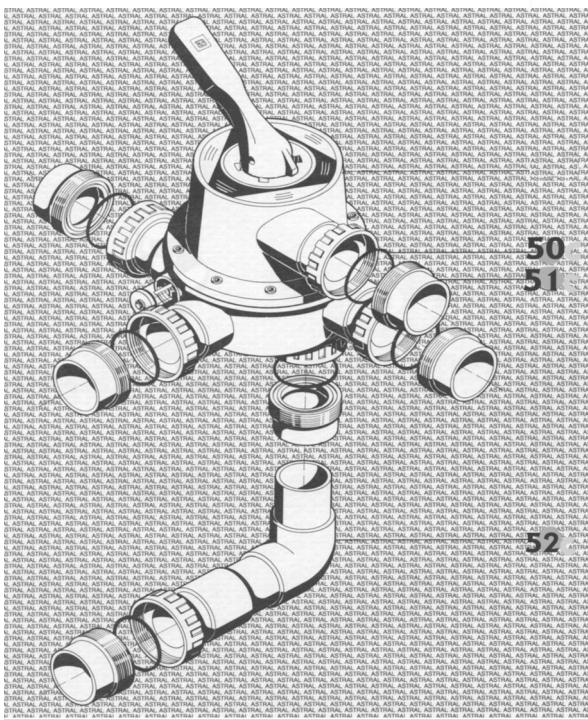

Astral PTK - Delta Filter

Astral PTK - Delta Filter

Ref LMP	Item	Description	Manuf Code	Retail Price
ASFPT24		Stop waterdrain	01957	nc
ASFPT24A		Drain plug unit	4404040204	nc
ASFPT25		flat washer manhole	70119R08000	nc
ASFPT26		nut manhole	70121R08000	nc
ASFPT27a	23	Diffuser elbow and fitting 650	00495R1100	nc
ASFPT27b	23	Diffuser elbow and fitting 800	00496R1100	64,38
ASFPT27c	23	Diffuser elbow and fitting 950	07454R0062	nc
ASFPT29		Sand drain fitting (new model)	4404020106	nc
ASFPT30		O-ring	723R0140040	nc
ASFPT31		O-ring	723R0700065	nc
ASFPT32		Fitting drain valve	00496R0502	nc
ASFPT33		O-ring	724R0130030	nc
ASFPT34	12	Water purge 3/8»	4404010108	8,69
ASFPT40a	24	Underdrain elbow coll. F650	00495R0600	104,88
ASFPT40b	24	Underdrain elbow coll. F800	00496R1200	143,03
ASFPT40c	24	Underdrain elbow coll. F950	07454R0061	nc
ASFPT41a	19	Lateral candle (2) 225mm	4404300916	4,44
ASFPT41b	20	Lateral candle (4) 100 mm	4404260419	10,14
ASFPT41c	19	Lateral candle (each) 175 mm	4404300915	4,64
ASFPT41d	21	Connexion Candle	4404260418	11,52
ASFPT42	25	Air relief tube 650	04975R1350	nc
ASFPT42A	25	Air relief tube 800	04975R1363	nc
ASFPT42B	25	Air relief tube 950	04975R1375	nc
ASFPT42C	22	Air relief (purge)	4404040108	2,22
ASFPT43		Sight glass + o-ring	4404161510	75,71
ASFPT44b		Sight glass with gasket 1 ½'' -2»	4404120706	6,14
ASFPT45b		Sight glass with gasket 2 ½''	00610R0300	12,83
ASFPT50A	50	Union Seals 1»1/2 set (2)	4404120205	nc
ASFPT50B	50	Union Seals 2» set (2)	4404120505	5,50
ASFPT50C	50	Fitting out(2) 2»1/2 set + gasket	4404121308	8,81
ASFPT51a	51	Half union coupling 1 ½'' set	4404120204	14,95
ASFPT51b	51	Half union coupling 2'' set	4404120502	13,62
ASFPT51c	51	Half union coupling 2 ½'' set	4404120708	nc
ASFPT52a	52	Bottom elbow filter to valve 1 ½''	4404120204	nc
ASFPT52b	52	Bottom elbow filter to valve 2''	4404120504	21,30
ASFPT52c	52	Bottom elbow filter to valve 2 ½''	4404121309	nc
ASFPT55a		Set gasket valve 1 1/2»	4404121105	nc
ASFPT55b		Set gasket valve 2»	4404120407	nc
ASFPT55c		Set gasket valve 2 1/2 «	4404120705	nc
ASFPT56B		Cover assembly 2» new model	4404120410	nc