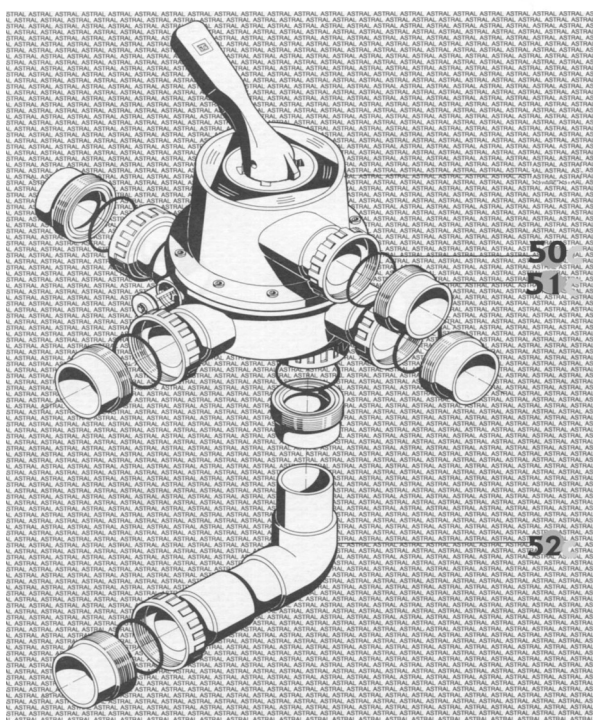

Astral PTK - Delta Filter

Astral PTK - Delta Filter

Ref LMP	Item	Description	Manuf Code	Retail Price
ASFPT02A	5&6	Pressure gauge set (N°5,6)	4404020101	22,90
ASFPT03	5A	Te for pressure gauge	00555R0401	nc
ASFPT04	5B	Air relief valve	00648R0200	nc
ASFPT04A		Air bleed assembly	4404170103	10,34
ASFPT05	5C	Fitting for Te	00496R0901	16,16
ASFPT06		Cover rapid upper part	00476R0902	nc
ASFPT07	2	O-ring-cover	4404020111	16,14
ASFPT08	1A	Cover "Rapid" bottom part	00496R0800	79,83
ASFPT08A	1	Quick closing lid set	4404020102	113,22
ASFPT08B	3	Bride couvercle complet	4404020108	67,96
ASFPT08C	4	O-ring 255X4	4404020116	9,33
ASFPT09	1B	Wing nut rapid	00496R0700	nc
ASFPT10a		Stand PTK 650	00495R0500	nc
ASFPT10b		Stand PTK 800	00496R1000	81,29
ASFPT10c		Stand PTK 950	07454R0460	391,41
ASFPT11a	14	Joint concave 1»1/2	4404020112	9,11
ASFPT11b	14	Joint concave 2»	4404020211	6,93
ASFPT11c	14	Joint concave 2»1/2	4404190112	56,63
ASFPT11d	18	O'ring fitting 1»1/2 - 2»	4404301901	2,39
ASFPT11d	18	O'ring fitting 2»1/2	4404302703	nc
ASFPT12a	13	Bulkhead fitting 1»1/2 (out) + gasket	4404020103	20,43
ASFPT12b	13	Bulkhead fitting 2» (out) + gasket	4404020203	15,50
ASFPT12c	16	Bulkhead fitting complete 2»1/2 (out)	4404302701	58,12
ASFPT12d	17	Bulkhead fitting 3 pces 2»1/2 (out)	4404302702	20,80
ASFPT12e	15	Fitting + nut D50	4404301902	13,47
ASFPT12f	15	Fitting + nut D63	4404301903	nc
ASFPT12g	*	Crossing wall only 2»	00545R0207	12,83
ASFPT12h	*	Crossing wall only 2»1/2	22497R0003	8,69
ASFPT13a		Manhole O-ring (old model)	721R2310085	9,11
ASFPT13b	9	Manhole O-ring	4404260106	4,76
ASFPT14a	8	Manhole cover + Oring+nut (old model)	4404161512	69,96
ASFPT14b	8	Manhole cover noir + Oring	4404160847	31,04
ASFPT14c	10	Bride fixation	4404160849	22,90
ASFPT14d	11	Bleed plug + gasket	4404040113	2,12
ASFPT14e	7	Bride Gorge 20 vis	4404160809	84,40
ASFPT15		Sand drain inlet fitting (old model)	00488R0701	nc
ASFPT16		O-ring	724R0650035	nc
ASFPT17		Sand drain outlet fitting (old model)	00545R0201	nc
ASFPT18		Water drain	00496R0501	nc
ASFPT19		O-ring	00514R0402	nc
ASFPT20		O-ring	00544R0106	nc
ASFPT21		Sand drain cover (old model)	00488R0702	nc
ASFPT22		Nut	70524R17000	nc
ASFPT23		O-ring	00541R0404	nc