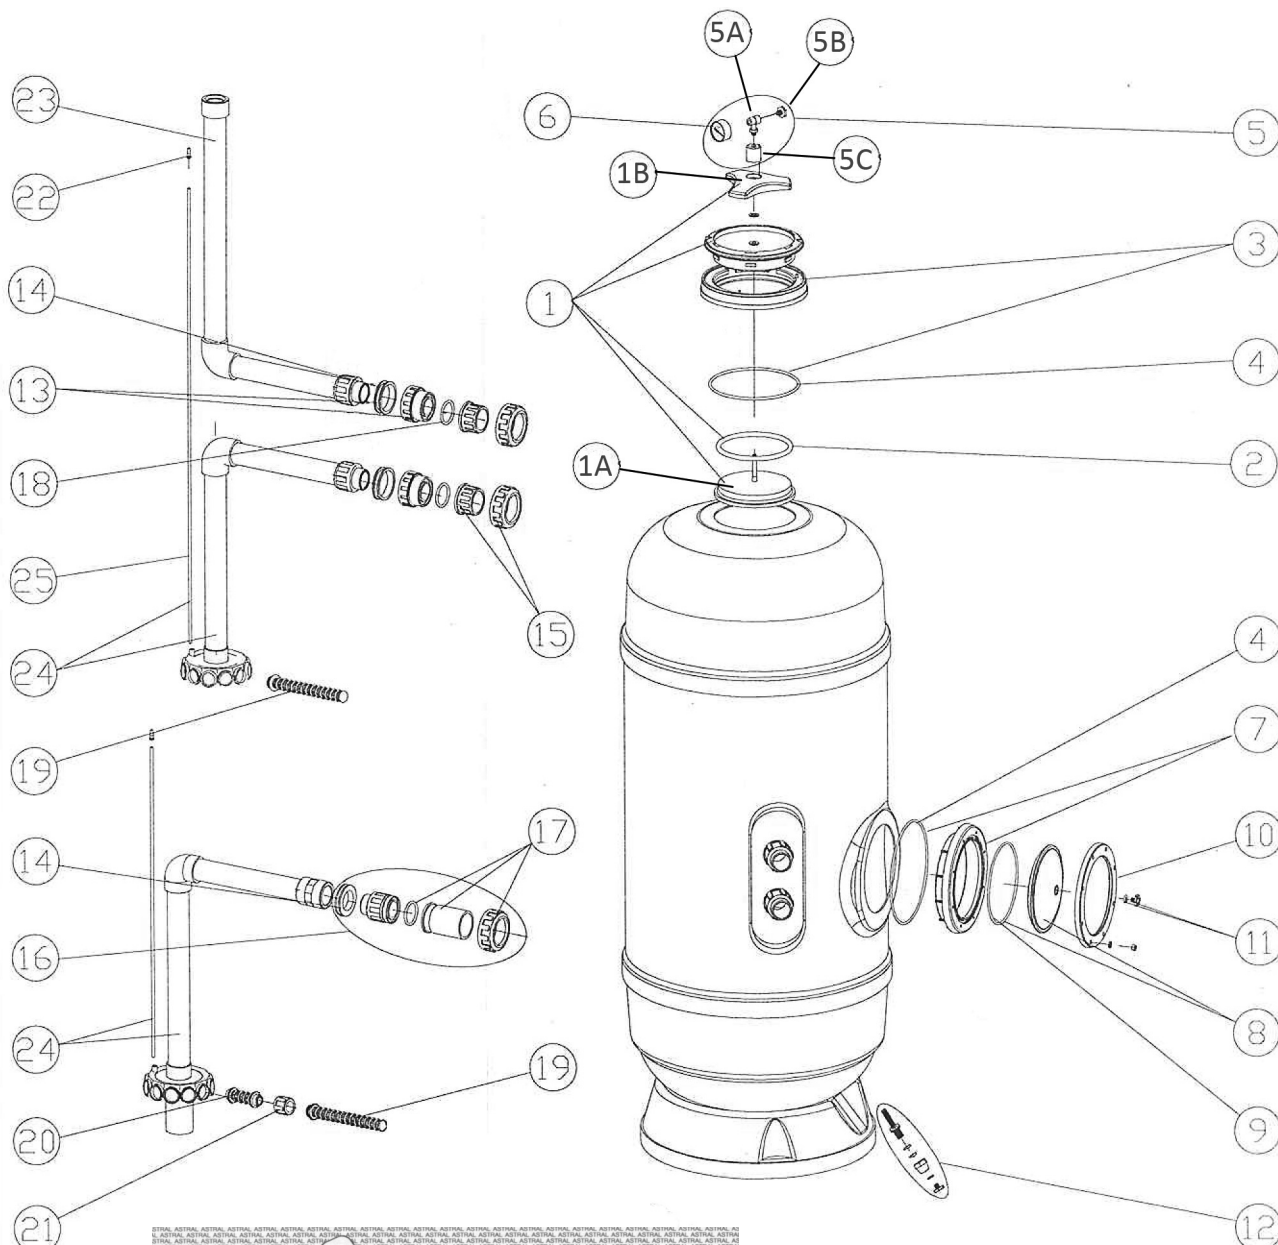

Astral PTK - Delta Filter

Astral PTK - Delta Filter

Ref LMP	Item	Description	Manuf Code	Retail Price
ASFPT24		Stop waterdrain	01957	nc
ASFPT24A		Drain plug unit	4404040204	nc
ASFPT25		flat washer manhole	70119R08000	nc
ASFPT26		nut manhole	70121R08000	nc
ASFPT27a	23	Diffuser elbow and fitting 650	00495R1100	nc
ASFPT27b	23	Diffuser elbow and fitting 800	00496R1100	64,38
ASFPT27c	23	Diffuser elbow and fitting 950	07454R0062	nc
ASFPT29		Sand drain fitting (new model)	4404020106	nc
ASFPT30		O-ring	723R0140040	nc
ASFPT31		O-ring	723R0700065	nc
ASFPT32		Fitting drain valve	00496R0502	nc
ASFPT33		O-ring	724R0130030	nc
ASFPT34	12	Water purge 3/8»	4404010108	8,69
ASFPT40a	24	Underdrain elbow coll. F650	00495R0600	104,88
ASFPT40b	24	Underdrain elbow coll. F800	00496R1200	143,03
ASFPT40c	24	Underdrain elbow coll. F950	07454R0061	nc
ASFPT41a	19	Lateral candle (2) 225mm	4404300916	4,44
ASFPT41b	20	Lateral candle (4) 100 mm	4404260419	10,14
ASFPT41c	19	Lateral candle (each) 175 mm	4404300915	4,64
ASFPT41d	21	Connexion Candle	4404260418	11,52
ASFPT42	25	Air relief tube 650	04975R1350	nc
ASFPT42A	25	Air relief tube 800	04975R1363	nc
ASFPT42B	25	Air relief tube 950	04975R1375	nc
ASFPT42C	22	Air relief (purge)	4404040108	2,22
ASFPT43		Sight glass + o-ring	4404161510	75,71
ASFPT44b		Sight glass with gasket 1 ½'' -2»	4404120706	6,14
ASFPT45b		Sight glass with gasket 2 ½''	00610R0300	12,83
ASFPT50A	50	Union Seals 1»1/2 set (2)	4404120205	nc
ASFPT50B	50	Union Seals 2» set (2)	4404120505	5,50
ASFPT50C	50	Fitting out(2) 2»1/2 set + gasket	4404121308	8,81
ASFPT51a	51	Half union coupling 1 ½'' set	4404120204	14,95
ASFPT51b	51	Half union coupling 2'' set	4404120502	13,62
ASFPT51c	51	Half union coupling 2 ½'' set	4404120708	nc
ASFPT52a	52	Bottom elbow filter to valve 1 ½''	4404120204	nc
ASFPT52b	52	Bottom elbow filter to valve 2''	4404120504	21,30
ASFPT52c	52	Bottom elbow filter to valve 2 ½''	4404121309	nc
ASFPT55a		Set gasket valve 1 1/2»	4404121105	nc
ASFPT55b		Set gasket valve 2»	4404120407	nc
ASFPT55c		Set gasket valve 2 1/2 «	4404120705	nc
ASFPT56B		Cover assembly 2» new model	4404120410	nc