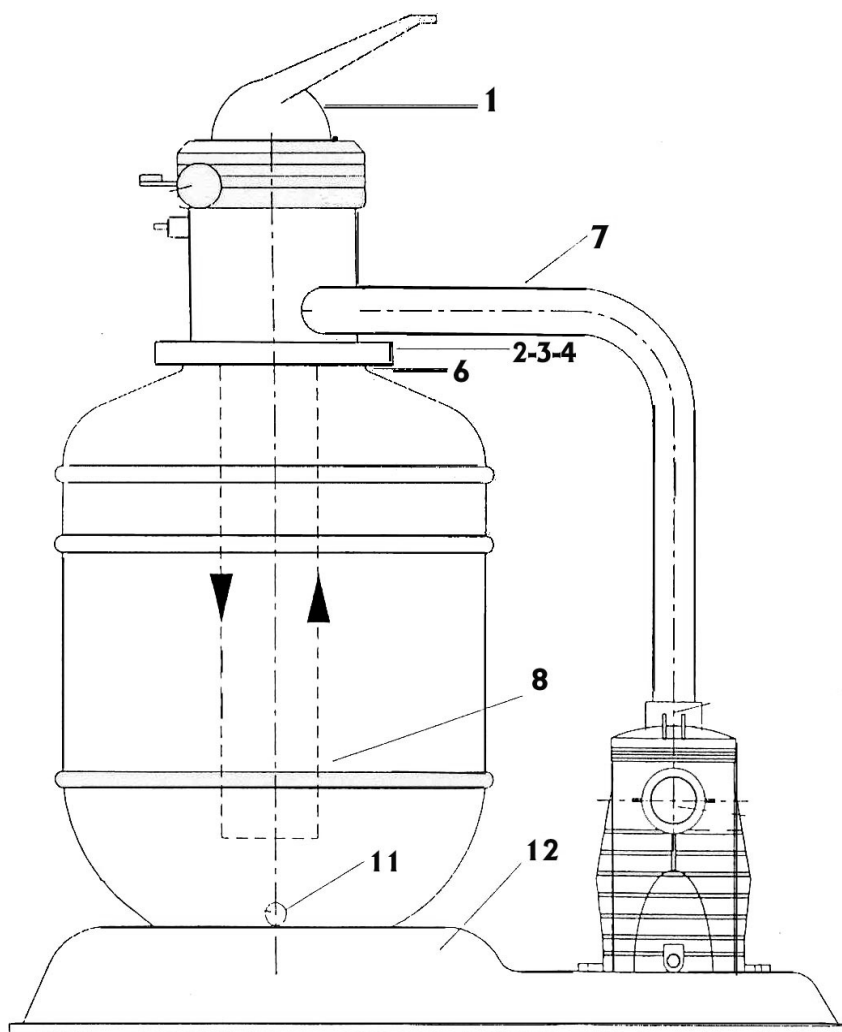

Kripsol Eco

Ref LMP	Item	Description	Manuf Code	Retail Price
KRECO01		Ecoline filter 4-way valve	AN251564	77,86
KRECO02		Ecoline filter clamp	AN251576	17,09
KRECO03		Ecoline filter clamp nut + screw (3+4)	AN251580	0,97
KRECO06		Ecoline filter o-ring	AN251554	10,16
KRECO07		Ecoline filterunit connection set	AN251562	50,48
KRECO08		Ecoline filter candle (8x) 85 mm (16") / each	AN251568	2,21
KRECO11		Ecoline filter drain plug	AN251560	1,46
KRECO12		Ecoline filterunit support	AN251584	89,56
KRECO13		Filter complete with 4-ways valve	A00800	437,51
KRECO14		Ecoline pump complete	A00210	428,56
KRECO15		Seal assembly pump	AN250177	35,24