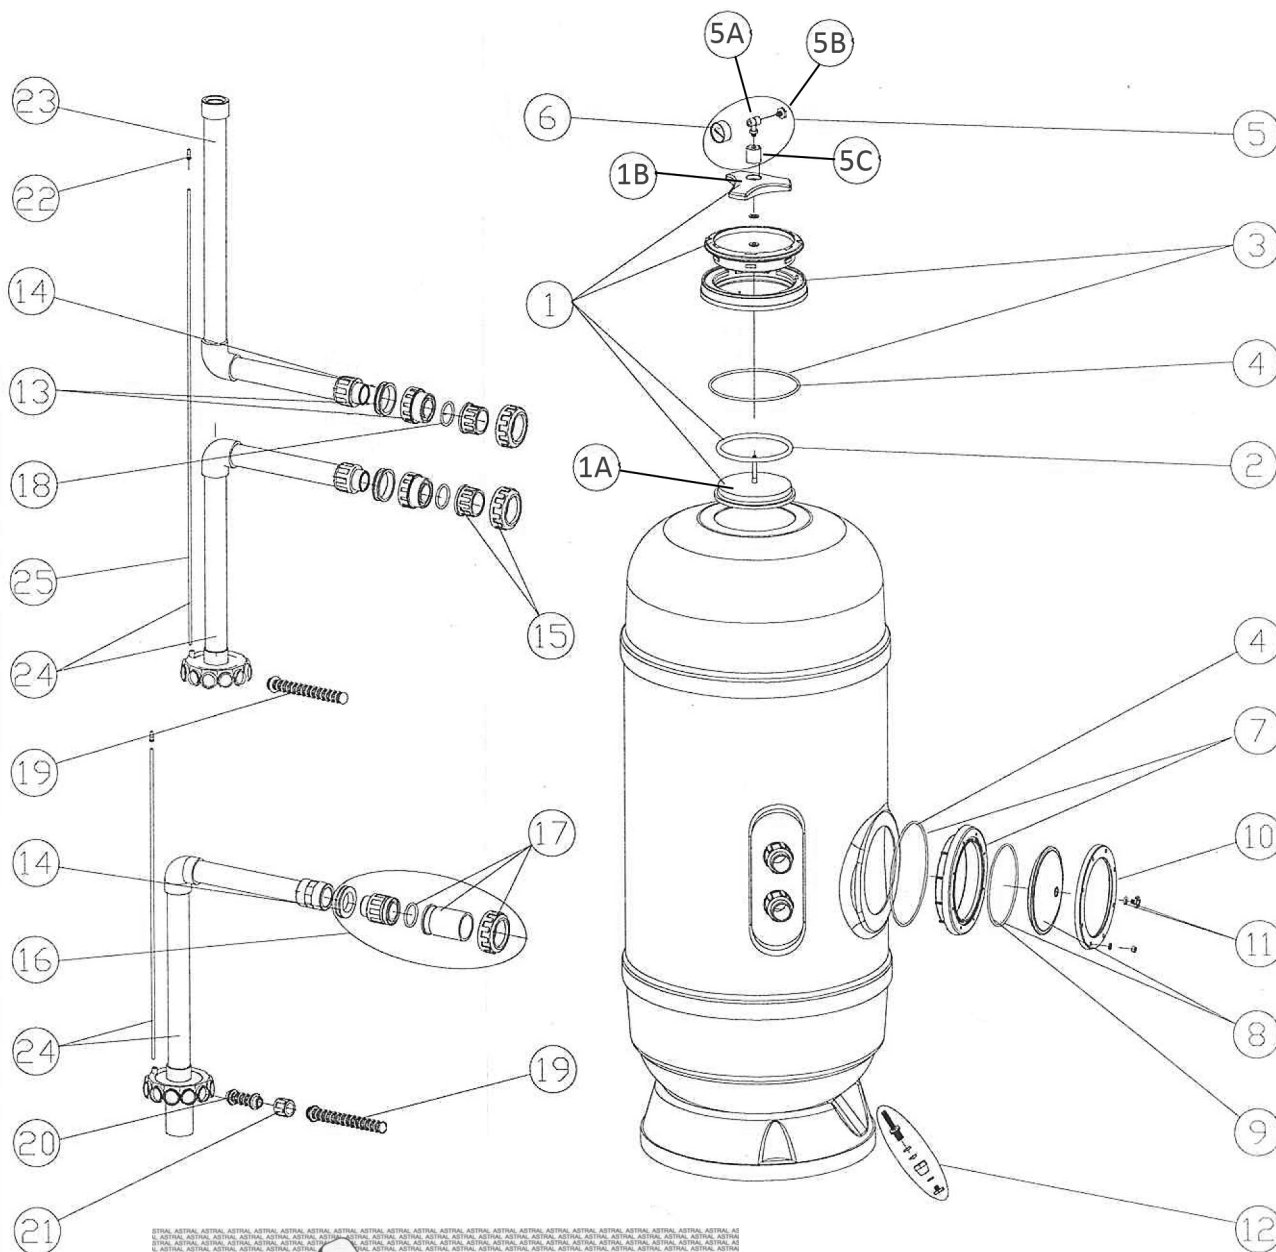

Astral PTK - Delta Filter

Astral PTK - Delta Filter

Ref LMP	Item	Description	Manuf Code	Retail Price
ASFPT02A	5&6	Pressure gauge set (N°5,6)	4404020101	22,90
ASFPT03	5A	Te for pressure gauge	00555R0401	nc
ASFPT04	5B	Air relief valve	00648R0200	nc
ASFPT04A		Air bleed assembly	4404170103	10,34
ASFPT05	5C	Fitting for Te	00496R0901	16,16
ASFPT06		Cover rapid upper part	00476R0902	nc
ASFPT07	2	O-ring-cover	4404020111	16,14
ASFPT08	1A	Cover "Rapid" bottom part	00496R0800	79,83
ASFPT08A	1	Quick closing lid set	4404020102	113,22
ASFPT08B	3	Bride couvercle complet	4404020108	67,96
ASFPT08C	4	O-ring 255X4	4404020116	9,33
ASFPT09	1B	Wing nut rapid	00496R0700	nc
ASFPT10a		Stand PTK 650	00495R0500	nc
ASFPT10b		Stand PTK 800	00496R1000	81,29
ASFPT10c		Stand PTK 950	07454R0460	391,41
ASFPT11a	14	Joint concave 1»1/2	4404020112	9,11
ASFPT11b	14	Joint concave 2»	4404020211	6,93
ASFPT11c	14	Joint concave 2»1/2	4404190112	56,63
ASFPT11d	18	O'ring fitting 1»1/2 - 2»	4404301901	2,39
ASFPT11d	18	O'ring fitting 2»1/2	4404302703	nc
ASFPT12a	13	Bulkhead fitting 1»1/2 (out) + gasket	4404020103	20,43
ASFPT12b	13	Bulkhead fitting 2» (out) + gasket	4404020203	15,50
ASFPT12c	16	Bulkhead fitting complete 2»1/2 (out)	4404302701	58,12
ASFPT12d	17	Bulkhead fitting 3 pces 2»1/2 (out)	4404302702	20,80
ASFPT12e	15	Fitting + nut D50	4404301902	13,47
ASFPT12f	15	Fitting + nut D63	4404301903	nc
ASFPT12g	*	Crossing wall only 2»	00545R0207	12,83
ASFPT12h	*	Crossing wall only 2»1/2	22497R0003	8,69
ASFPT13a		Manhole O-ring (old model)	721R2310085	9,11
ASFPT13b	9	Manhole O-ring	4404260106	4,76
ASFPT14a	8	Manhole cover + Oring+nut (old model)	4404161512	69,96
ASFPT14b	8	Manhole cover noir + Oring	4404160847	31,04
ASFPT14c	10	Bride fixation	4404160849	22,90
ASFPT14d	11	Bleed plug + gasket	4404040113	2,12
ASFPT14e	7	Bride Gorge 20 vis	4404160809	84,40
ASFPT15		Sand drain inlet fitting (old model)	00488R0701	nc
ASFPT16		O-ring	724R0650035	nc
ASFPT17		Sand drain outlet fitting (old model)	00545R0201	nc
ASFPT18		Water drain	00496R0501	nc
ASFPT19		O-ring	00514R0402	nc
ASFPT20		O-ring	00544R0106	nc
ASFPT21		Sand drain cover (old model)	00488R0702	nc
ASFPT22		Nut	70524R17000	nc
ASFPT23		O-ring	00541R0404	nc