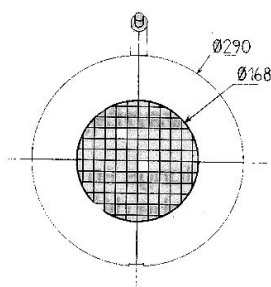

Weltico / LMP Light

Ref LMP	Item	Description	Manuf Code	Retail Price
WLLGE01		Front plate	80443	13,60
WLLGE01b		Front plate 2007	63015	13,60
WLLGE02		Light bulb	60879	19,81
WLLGE02b		Light bulb Weltico	62895	19,54
WLLGE03		Bulb housing gasket	60857	2,72
WLLGE04		Bulb housing	80442	6,80
WLLGE04b		Bulb housing 2007	63011	6,80
WLLGE05		Liner gasket each	80446	5,93
WLLGE06		Set of screws (12)	61093	7,00
WLLGE07		Flange	80445	5,06
WLLGE07b		Flange 2007	63016	5,06
WLLGE08		Light less niche (1-4)	61025	77,40
WLLGE08b		Light less niche (1-4) 2007	63061	69,75
WLLGE09		Niche only	61026	32,96
WLLGE09b		Niche only 2007	63082	31,96
WLLGE10a		Clips	60867	3,89
WLLGE10b		Clips (long)	60867L	4,48
WLLGE11		Connection box cover	80465	3,01
WLLGE12		O-ring connection box	60900	2,04
WLLGE13a		Gland	61040	4,76
WLLGE13b		Gland 2007	63085	3,46
WLLGE14		Cable 2 x 4, length 2,5m	61209	12,78
WLLGE14b		Cable 2 x 4, length 2,5m 2007	63048	13,18
WLLGE15		Conduit (1m)	60880	4,96
WLLGE15b		Conduit (1m) 2007	63018	10,79
WLLGE16		Bulb housing screw	60859	0,22
WLLGE16b		Bulb housing screw 2007	63020	0,30
WLLGE17		Set liner	61027	23,24
WLLGE18		Washer SS /pce	60903	0,15
WLLGE18b		Washer SS /pce 2007	62419	0,02
WLLGE19		Entretoise	60899	0,40