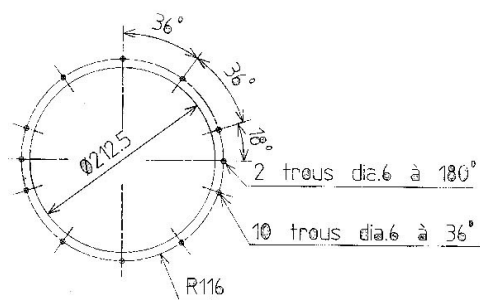

Weltico / LMP Light

Ref LMP	Item	Description	Manuf Code	Retail Price
WLLGE01		Front plate	80443	13,60
WLLGE01b		Front plate 2007	63015	13,60
WLLGE02		Light bulb	60879	19,81
WLLGE02b		Light bulb Weltico	62895	19,54
WLLGE03		Bulb housing gasket	60857	2,72
WLLGE04		Bulb housing	80442	6,80
WLLGE04b		Bulb housing 2007	63011	6,80
WLLGE05		Liner gasket each	80446	5,93
WLLGE06		Set of screws (12)	61093	7,00
WLLGE07		Flange	80445	5,06
WLLGE07b		Flange 2007	63016	5,06
WLLGE08		Light less niche (1-4)	61025	77,40
WLLGE08b		Light less niche (1-4) 2007	63061	69,75
WLLGE09		Niche only	61026	32,96
WLLGE09b		Niche only 2007	63082	31,96
WLLGE10a		Clips	60867	3,89
WLLGE10b		Clips (long)	60867L	4,48
WLLGE11		Connection box cover	80465	3,01
WLLGE12		O-ring connection box	60900	2,04
WLLGE13a		Gland	61040	4,76
WLLGE13b		Gland 2007	63085	3,46
WLLGE14		Cable 2 x 4, length 2,5m	61209	12,78
WLLGE14b		Cable 2 x 4, length 2,5m 2007	63048	13,18
WLLGE15		Conduit (1m)	60880	4,96
WLLGE15b		Conduit (1m) 2007	63018	10,79
WLLGE16		Bulb housing screw	60859	0,22
WLLGE16b		Bulb housing screw 2007	63020	0,30
WLLGE17		Set liner	61027	23,24
WLLGE18		Washer SS /pce	60903	0,15
WLLGE18b		Washer SS /pce 2007	62419	0,02
WLLGE19		Entretoise	60899	0,40