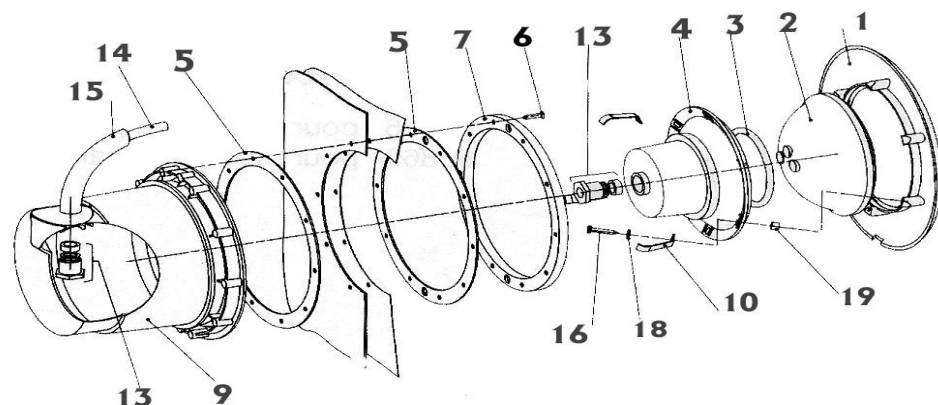

Weltico / LMP Light

Ref LMP	Item	Description	Manuf Code	Retail Price
WLLGE01		Front plate	80443	13,60
WLLGE01b		Front plate 2007	63015	13,60
WLLGE02		Light bulb	60879	19,81
WLLGE02b		Light bulb Weltico	62895	19,54
WLLGE03		Bulb housing gasket	60857	2,72
WLLGE04		Bulb housing	80442	6,80
WLLGE04b		Bulb housing 2007	63011	6,80
WLLGE05		Liner gasket each	80446	5,93
WLLGE06		Set of screws (12)	61093	7,00
WLLGE07		Flange	80445	5,06
WLLGE07b		Flange 2007	63016	5,06
WLLGE08		Light less niche (1-4)	61025	77,40
WLLGE08b		Light less niche (1-4) 2007	63061	69,75
WLLGE09		Niche only	61026	32,96
WLLGE09b		Niche only 2007	63082	31,96
WLLGE10a		Clips	60867	3,89
WLLGE10b		Clips (long)	60867L	4,48
WLLGE11		Connection box cover	80465	3,01
WLLGE12		O-ring connection box	60900	2,04
WLLGE13a		Gland	61040	4,76
WLLGE13b		Gland 2007	63085	3,46
WLLGE14		Cable 2 x 4, length 2,5m	61209	12,78
WLLGE14b		Cable 2 x 4, length 2,5m 2007	63048	13,18
WLLGE15		Conduit (1m)	60880	4,96
WLLGE15b		Conduit (1m) 2007	63018	10,79
WLLGE16		Bulb housing screw	60859	0,22
WLLGE16b		Bulb housing screw 2007	63020	0,30
WLLGE17		Set liner	61027	23,24
WLLGE18		Washer SS /pce	60903	0,15
WLLGE18b		Washer SS /pce 2007	62419	0,02
WLLGE19		Entretoise	60899	0,40