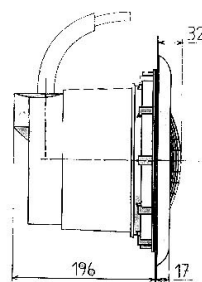

Weltico / LMP Light

Ref LMP	Item	Description	Manuf Code	Retail Price
WLLGE01		Front plate	80443	13,60
WLLGE01b		Front plate 2007	63015	13,60
WLLGE02		Light bulb	60879	19,81
WLLGE02b		Light bulb Weltico	62895	19,54
WLLGE03		Bulb housing gasket	60857	2,72
WLLGE04		Bulb housing	80442	6,80
WLLGE04b		Bulb housing 2007	63011	6,80
WLLGE05		Liner gasket each	80446	5,93
WLLGE06		Set of screws (12)	61093	7,00
WLLGE07		Flange	80445	5,06
WLLGE07b		Flange 2007	63016	5,06
WLLGE08		Light less niche (1-4)	61025	77,40
WLLGE08b		Light less niche (1-4) 2007	63061	69,75
WLLGE09		Niche only	61026	32,96
WLLGE09b		Niche only 2007	63082	31,96
WLLGE10a		Clips	60867	3,89
WLLGE10b		Clips (long)	60867L	4,48
WLLGE11		Connection box cover	80465	3,01
WLLGE12		O-ring connection box	60900	2,04
WLLGE13a		Gland	61040	4,76
WLLGE13b		Gland 2007	63085	3,46
WLLGE14		Cable 2 x 4, length 2,5m	61209	12,78
WLLGE14b		Cable 2 x 4, length 2,5m 2007	63048	13,18
WLLGE15		Conduit (1m)	60880	4,96
WLLGE15b		Conduit (1m) 2007	63018	10,79
WLLGE16		Bulb housing screw	60859	0,22
WLLGE16b		Bulb housing screw 2007	63020	0,30
WLLGE17		Set liner	61027	23,24
WLLGE18		Washer SS /pce	60903	0,15
WLLGE18b		Washer SS /pce 2007	62419	0,02
WLLGE19		Entretoise	60899	0,40