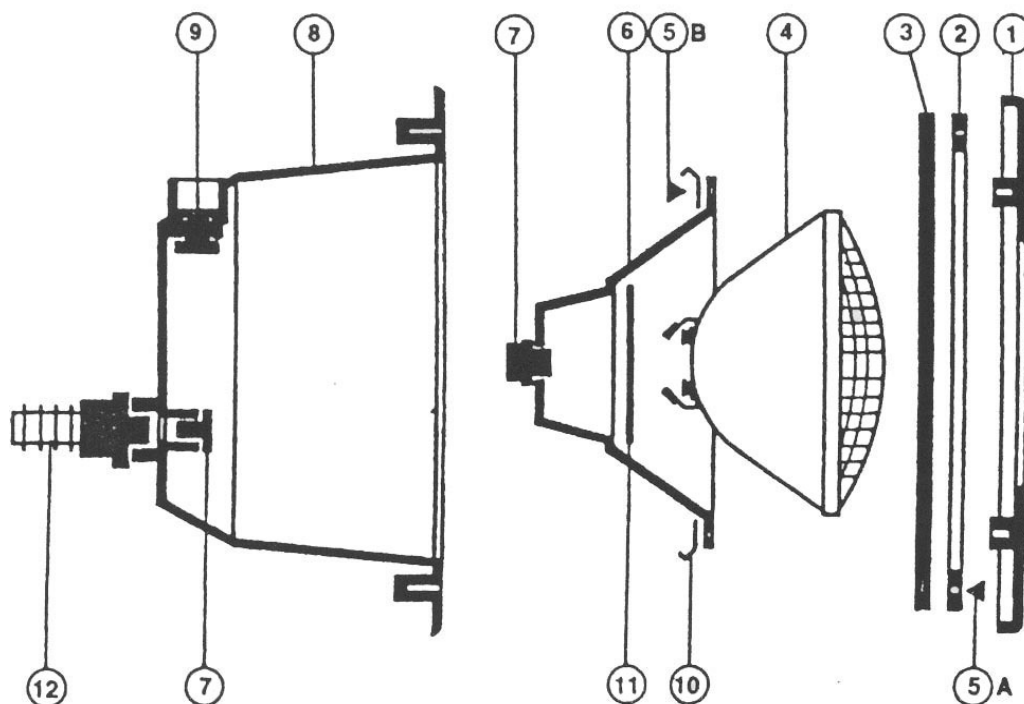

Hayward Light 300W

Ref LMP	Item	Description	Manuf Code	Retail Price
HALGE01	1	Back up ring	SPX0507D	22,08
WLLGE02	2	Light bulb 300 W 12V	301 PAR 56/ WFL-12	16,34
HALGE03	3	Bulb housing gasket	SPX0512Z1	8,69
HALGE04	4	Bulb housing	SPX0512B	10,29
HALGE05	5	Liner gasket each	SPX0506DE	15,66
HALGE06	6	Face ring screw (upper) (1)	SPX0540Z16E	9,49
HALGE07	7	Preliminary mounting screw (lower) (1)	SPX0555Z2	5,03
HALGE08	8	Flange screw (10)	SPX0507Z1A	6,53
HALGE09		Light less niche	SPX0512	nc
HALGE10a	10	Niche only vinyl (without accessories)	SPX0508A	45,26
HALGE10b	10	Niche only concrete	SPX0556	43,43
HALGE11	11	Gland + o-ring	SPX0512CKIT	6,29
HALGE13	13	Light housing screw (1)	SPX1088M	2,30
HALGE15	15	Flange ring liner	SPX0507A1	27,78
HALGE16	16	Face ring	SPX0512A	14,63
HALGE17	17	Cover plate	SPX0507A2	19,07
HALGE18		Flexible Conduit	PRX20018	5,39

Hayward / Cofies Light 300W

Ref LMP	Item	Description	Manuf Code	Retail Price
COLGE01	1	Face plate	PRX7007	6,67
COLGE02	2	Flange	PRX9513	3,73
COLGE03a	3	Self Adhesive Gasket for 300W Halo (2)	PRX20008	5,63
COLGE03b		Rubber Gasket for Thin Wall	PRX20022	1,74
WLLGE02	4	Light bulb 300 W 12V	301 PAR 56/WFL-12	16,34
COLGE05a	5a	Set Screws Concrete Liner (20)	PRXVS	2,13
COLGE05b	5b	Screw Bulb Housing (each)	VTCLX1019	0,14
COLGE05c		Set Screws Thin Wall Liner (24)	PRPMXVS	0,96
COLGE06	6	Bulb Housing	PRX9472	7,62
COLGE07	7	Body Housing Gland	PRX20020	4,92
COLGE08	8	Niche Liner	PR9471	nc
COLGE09	9	Niche Plug	PRX20021	0,88
COLGE10	10	Clips for bulb housing (x4)	PRX9120	2,97
COLGE11	11	Bulb Housing O-ring 93x6	PRX20007	1,11
HALGE18	12	Flexible Conduit	PRX20018	5,39
COLGE13		Light Ness Niche	3486	67,07