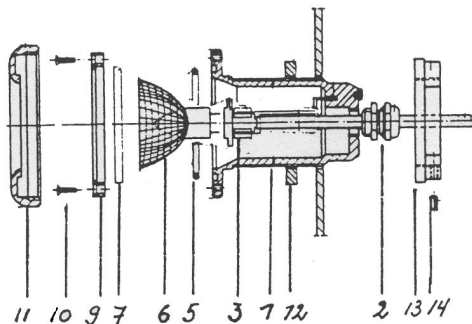

Lahme Halogen Light

Art.Nr. 423000

Ref LMP	Item	Description	Manuf Code	Retail Price
LMLHL01	1	Housing	4230100101	62,54
LMLHL02	2	Gland (PG Verschraubung)	7303650	8,21
LMLHL03	3	Silicon cable with socket	534004	28,38
LMLHL05	5	O-ring 55 x 3,5	514018	3,47
LMLHL06a	6	Light bulb 50W	536001	8,09
LMLHL06b	6	Light bulb 75W	536003	13,45
LMLHL07	7	Glas	575478	21,44
LMLHL08	8	O-ring 57 x 1,5	514015	3,47
LMLHL09	9	Flange	4230200141	19,34
LMLHL10	10	Screw M4 x 12	505257	1,68
LMLHL11a	11	Front ring NISN	4230300	53,92
LMLHL11b	11	Front ring Chrome		no more available
LMLHL12	12	O-ring (foam)		no more available
LMLHL13	13	Back bronze ring	3960050	12,82
LMLHL14	14	Screw M5 x 6	505330	1,68

Art.Nr. 424000