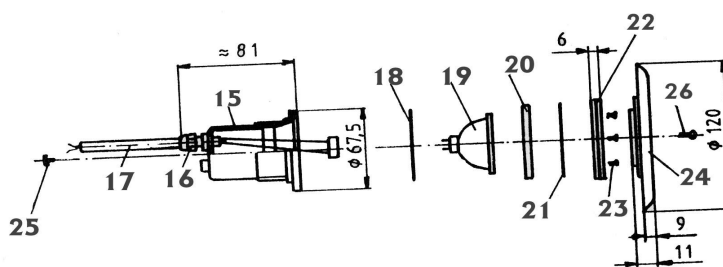

Ref LMP	Item	Description	Manuf Code	Retail Price
LMLHL15	15	Gehäuse aus Rg	4240100101	130,22
LMLHL16	16	Quetschverschraubung PG aus Rg	7303950	8,21
LMLHL03	17	Silikonkabel 2 x 1,5 mm² 2,5 mtr.	534004	28,38
LMLHL18	18	O-Ring 50 x 3	514053	3,78
LMLHL06a	19	Halogenlampe 50 W, 12 V	536001	8,09
LMLHL20	20	Scheinwerfer-Sicherheitsglas	575342	21,44
LMLHL21	21	O-Ring 53 x 1,5	514057	3,78
LMLHL22	22	Flanschring aus Rg	4240200141	19,34
LMLHL23	23	Senkschraube M 3 x 10 DIN 965	505249	1,68
LMLHL24	24	120er Blende aus Rg	4243020	62,12
LMLHL25	25	Linsenschraube M 3 x 16 DIN 7985	505292	1,68
LMLHL26	26	Linsensenkschrauben M 5 x 20 DIN 966	505287	1,68
LMLHL27	27	Wie Pos. 26 jedoch M 5 x 50 als Fliesenausgleich	505286	2,00