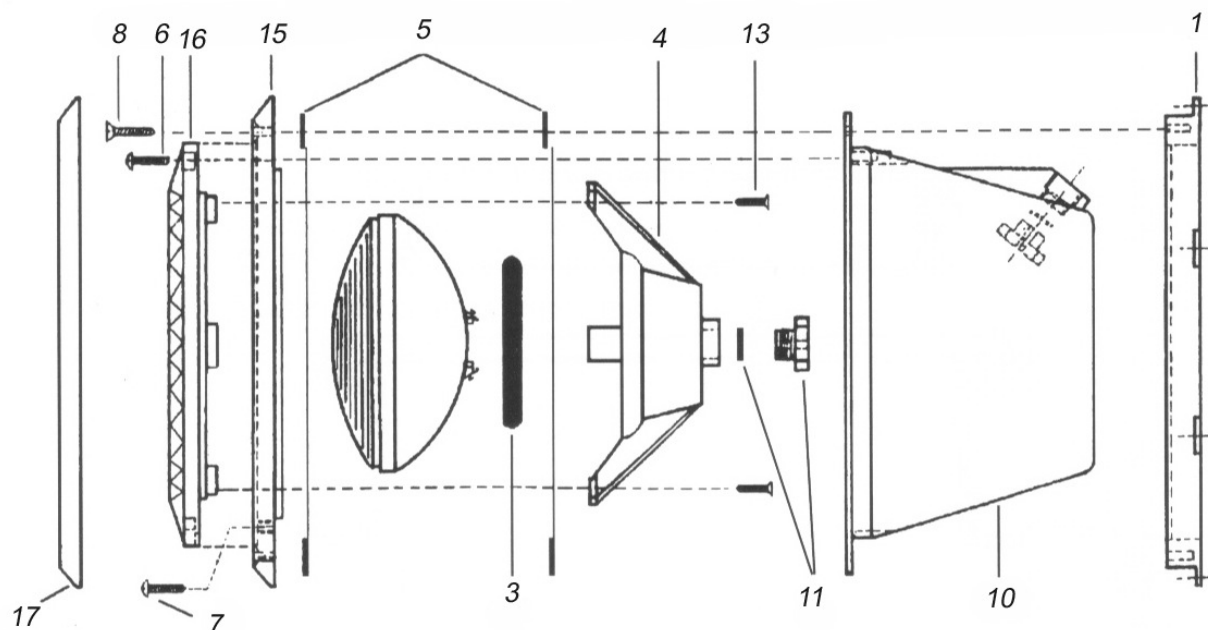

Hayward Light 300W

Ref LMP	Item	Description	Manuf Code	Retail Price
HALGE01	1	Back up ring	SPX0507D	22,08
WLLGE02	2	Light bulb 300 W 12V	301 PAR 56/ WFL-12	16,34
HALGE03	3	Bulb housing gasket	SPX0512Z1	8,69
HALGE04	4	Bulb housing	SPX0512B	10,29
HALGE05	5	Liner gasket each	SPX0506DE	15,66
HALGE06	6	Face ring screw (upper) (1)	SPX0540Z16E	9,49
HALGE07	7	Preliminary mounting screw (lower) (1)	SPX0555Z2	5,03
HALGE08	8	Flange screw (10)	SPX0507Z1A	6,53
HALGE09		Light less niche	SPX0512	nc
HALGE10a	10	Niche only vinyl (without accessories)	SPX0508A	45,26
HALGE10b	10	Niche only concrete	SPX0556	43,43
HALGE11	11	Gland + o-ring	SPX0512CKIT	6,29
HALGE13	13	Light housing screw (1)	SPX1088M	2,30
HALGE15	15	Flange ring liner	SPX0507A1	27,78
HALGE16	16	Face ring	SPX0512A	14,63
HALGE17	17	Cover plate	SPX0507A2	19,07
HALGE18		Flexible Conduit	PRX20018	5,39

Hayward / Cofies Light 300W

Ref LMP	Item	Description	Manuf Code	Retail Price
COLGE01	1	Face plate	PRX7007	6,67
COLGE02	2	Flange	PRX9513	3,73
COLGE03a	3	Self Adhesive Gasket for 300W Halo (2)	PRX20008	5,63
COLGE03b		Rubber Gasket for Thin Wall	PRX20022	1,74
WLLGE02	4	Light bulb 300 W 12V	301 PAR 56/WFL-12	16,34
COLGE05a	5a	Set Screws Concrete Liner (20)	PRXVS	2,13
COLGE05b	5b	Screw Bulb Housing (each)	VTCLX1019	0,14
COLGE05c		Set Screws Thin Wall Liner (24)	PRPMXVS	0,96
COLGE06	6	Bulb Housing	PRX9472	7,62
COLGE07	7	Body Housing Gland	PRX20020	4,92
COLGE08	8	Niche Liner	PR9471	nc
COLGE09	9	Niche Plug	PRX20021	0,88
COLGE10	10	Clips for bulb housing (x4)	PRX9120	2,97
COLGE11	11	Bulb Housing O-ring 93x6	PRX20007	1,11
HALGE18	12	Flexible Conduit	PRX20018	5,39
COLGE13		Light Ness Niche	3486	67,07