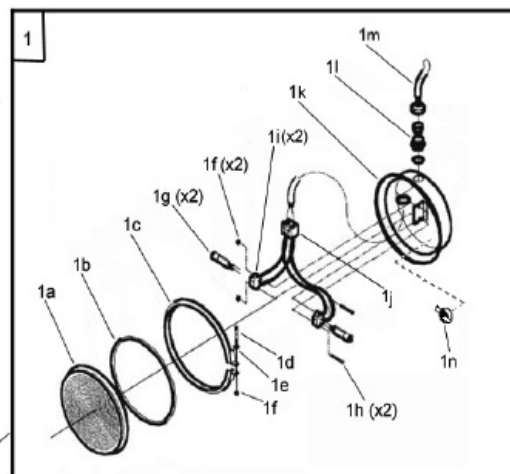

Lahme 300W 12V Light

Ref LMP	Item	Description	Manuf Code	Retail Price
LMLGE01		Seal for liner light	513003	9,21

Certikin Light

Ref LMP	Item	Description	Manuf Code	Retail Price
CKLGE01	1	Front plate plastic	SPC454	24,42
CKLGE02	2	Light bulb		nc
CKLGE03	3	Bulb housing gasket	SPC4695N	3,99
CKLGE04	4	Liner gasket each	SPC472	12,36
CKLGE05	5	Light less niche		nc
CKLGE06	6	Flange		nc

Pahlens Light

Art. Nr. 122600 and
122610

Ref LMP	Item	Description	Manuf Code	Retail Price
PLLGE01a	1	Light unit compl.	1226221	180,49
PLLGE01b	1	Light unit compl. incl. ohc	1226231	208,92
PLLGE02	1a	Glas	122627	31,39
PLLGE03	1b	O-ring	122629	3,84
PLLGE04	1c	Clamp	122631	18,14
PLLGE05	1d	Screw M3x20	19910020	1,40
PLLGE06	1e	Washer	19940010	0,87
PLLGE07	1f	Nut M3	19930010	1,40
PLLGE08	1g	Halogen bulb 12V/75W	12307	11,26
PLLGE09	1h	Screw M3x16	19910015	1,40
PLLGE10	1i	Socket for bulb incl. cable	122642	3,14
PLLGE11a	1j	Socket	122638	5,23
PLLGE11b	1j	Socket (model with ohc)	122640	2,96
PLLGE12	1k	Reflector	122625	36,10
PLLGE13	1l	Cable gland PG9	122635	4,71
PLLGE14	1m	Cable 2x2,5 mm ² , per meter	122646	7,80
PLLGE15	1n	Overheating limit control (ohc)	122612	18,31
PLLGE16	2	Front ring, plastic	122633	15,52
PLLGE17	3	Edge guard PVC, L=0,77m	122722	3,84
PLLGE18	4	Srew M4x16	19909230	1,57
PLLGE19	5	Bracket	122649	4,53
PLLGE20	6	Front ring, polished	122620	86,15
PLLGE21	7	Bracket set concrete pool	122602	24,86
PLLGE22	8	Bracket set liner pool	122601	42,50