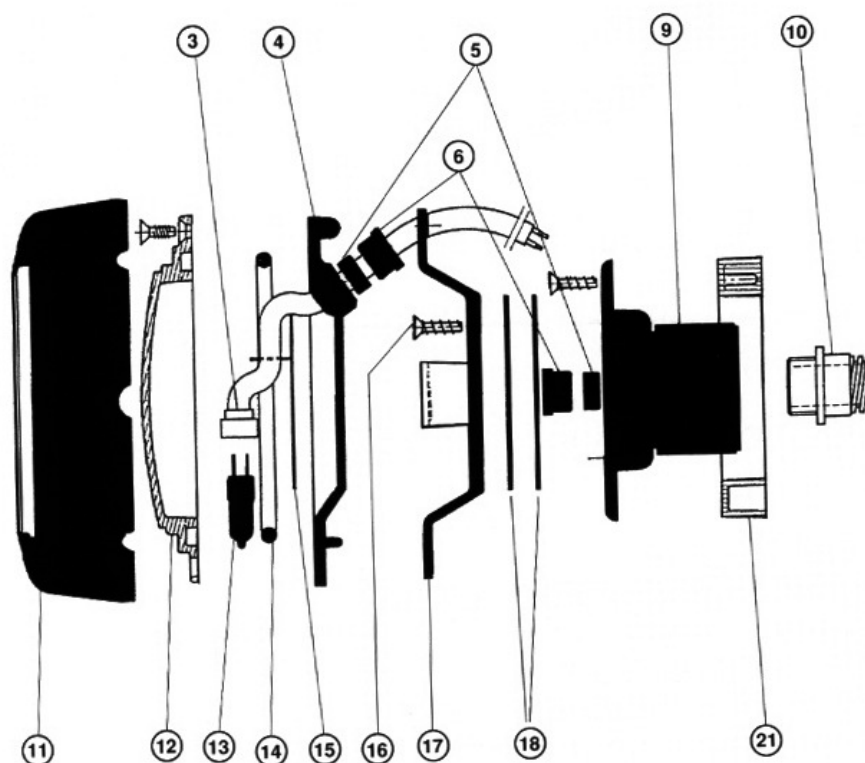

Hayward / Cofies Light Less Niche

Ref LMP	Item	Description	Manuf Code	Retail Price
COLLN03	3	Cable with lamp socket (2x1,5mm² 1,8m)	PRHX20115	31,70
COLLN04	4	Optical body	PHPX34003	9,19
COLLN05	5	Lining of the body-support gland	PHPX34008B	0,46
COLLN06	6	Hat of the body-support gland	PHPX34010	1,63
COLLN09	9	Light support	PHPX34001	14,40
HALGE18	10	Flexible Conduit	PRX20018	5,39
COLLN11	11	Cover plate Design	PHPDX241	5,12
COLLN12	12	Optical front side	PHPX34004	9,76
COLLN13	13	12 V / 100 W lamp	PHPX34011	8,23
COLLN14	14	Front side O-ring	PHPX34012B	6,10
COLLN15	15	Reflector	PHPX34006	2,08
COLLN16	16	Screw set (6)	ORNXVS	1,73
COLLN17	17	Lamp bracket	PHPX34002	2,13
COLLN18	18	Self-adhesive gasket (2)	PHPX34009	2,00
COLLN21	21	Back side flange	PHPX34013	3,89