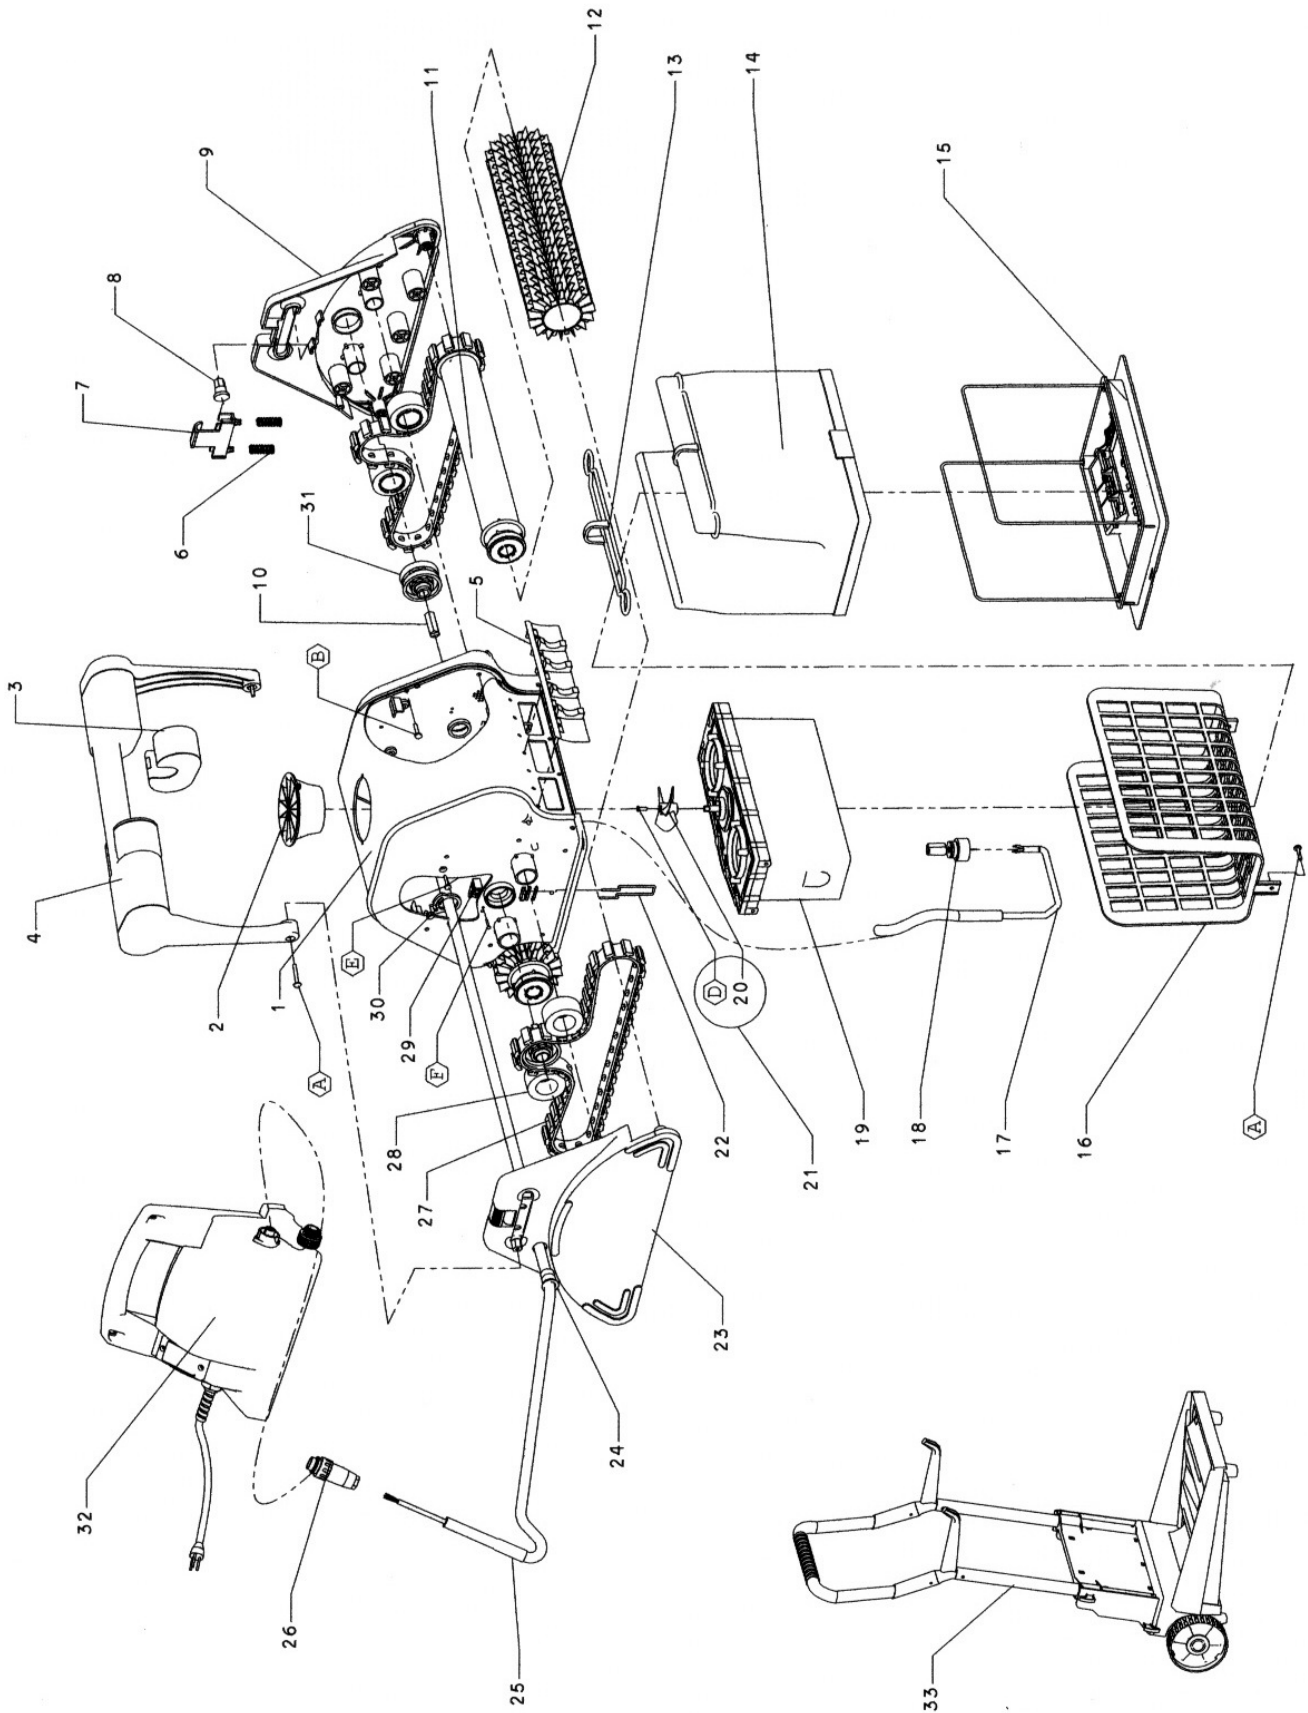

Dolphin Diagnostic