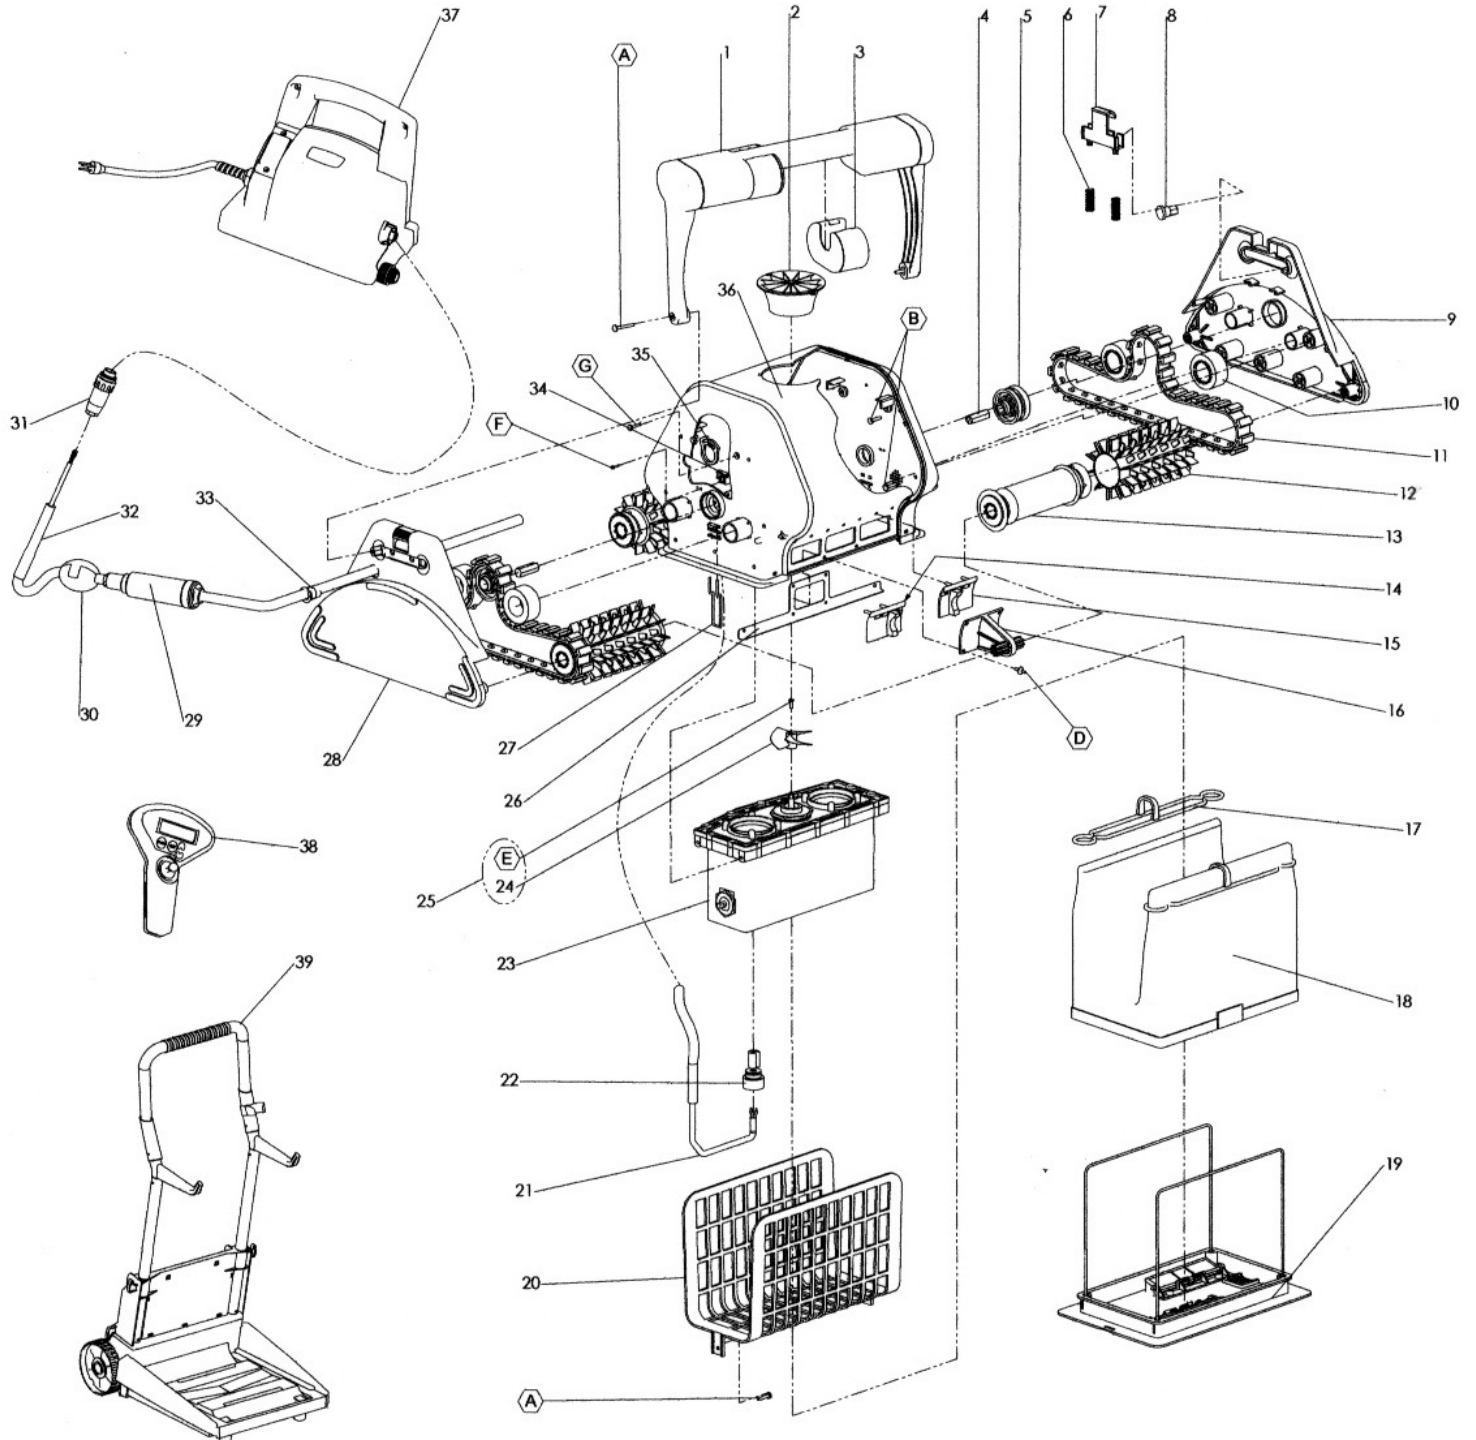

Dolphin Dynamic