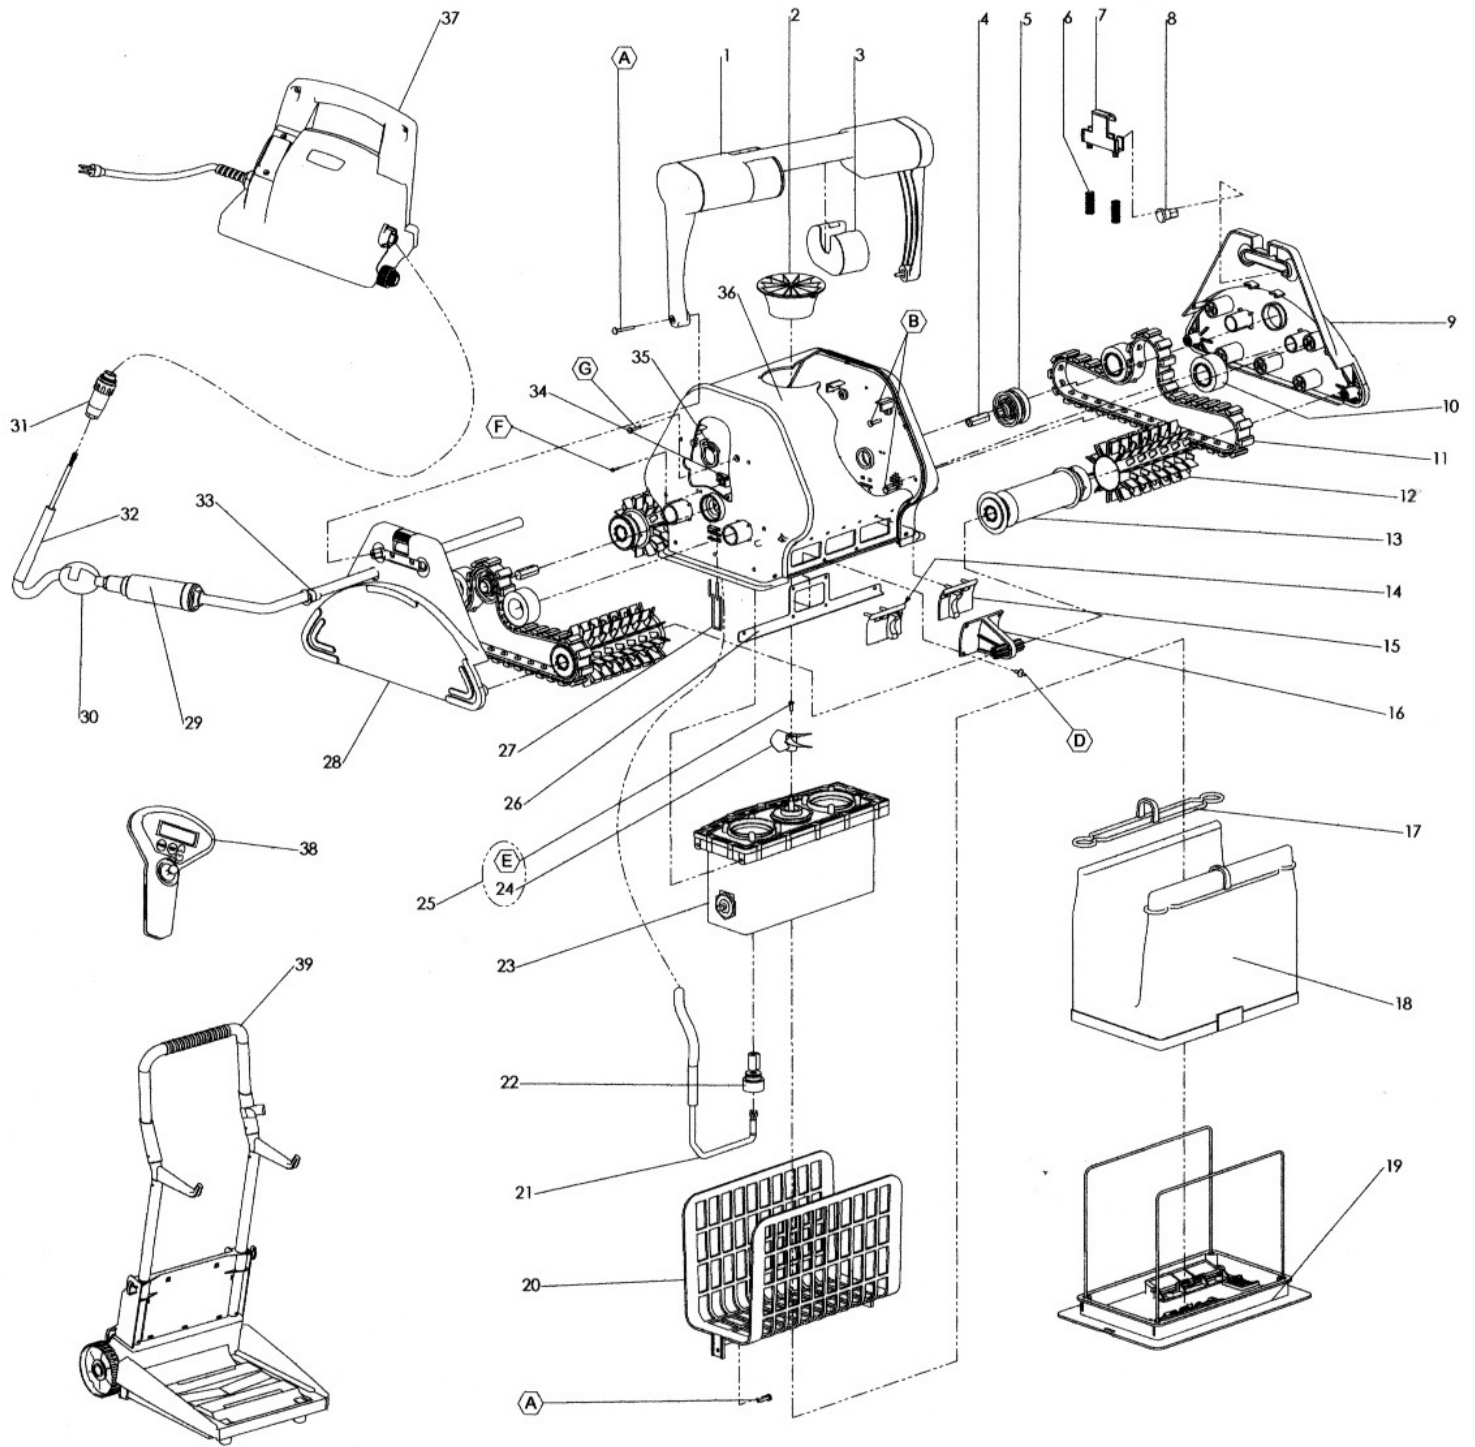

Dolphin Dynamic