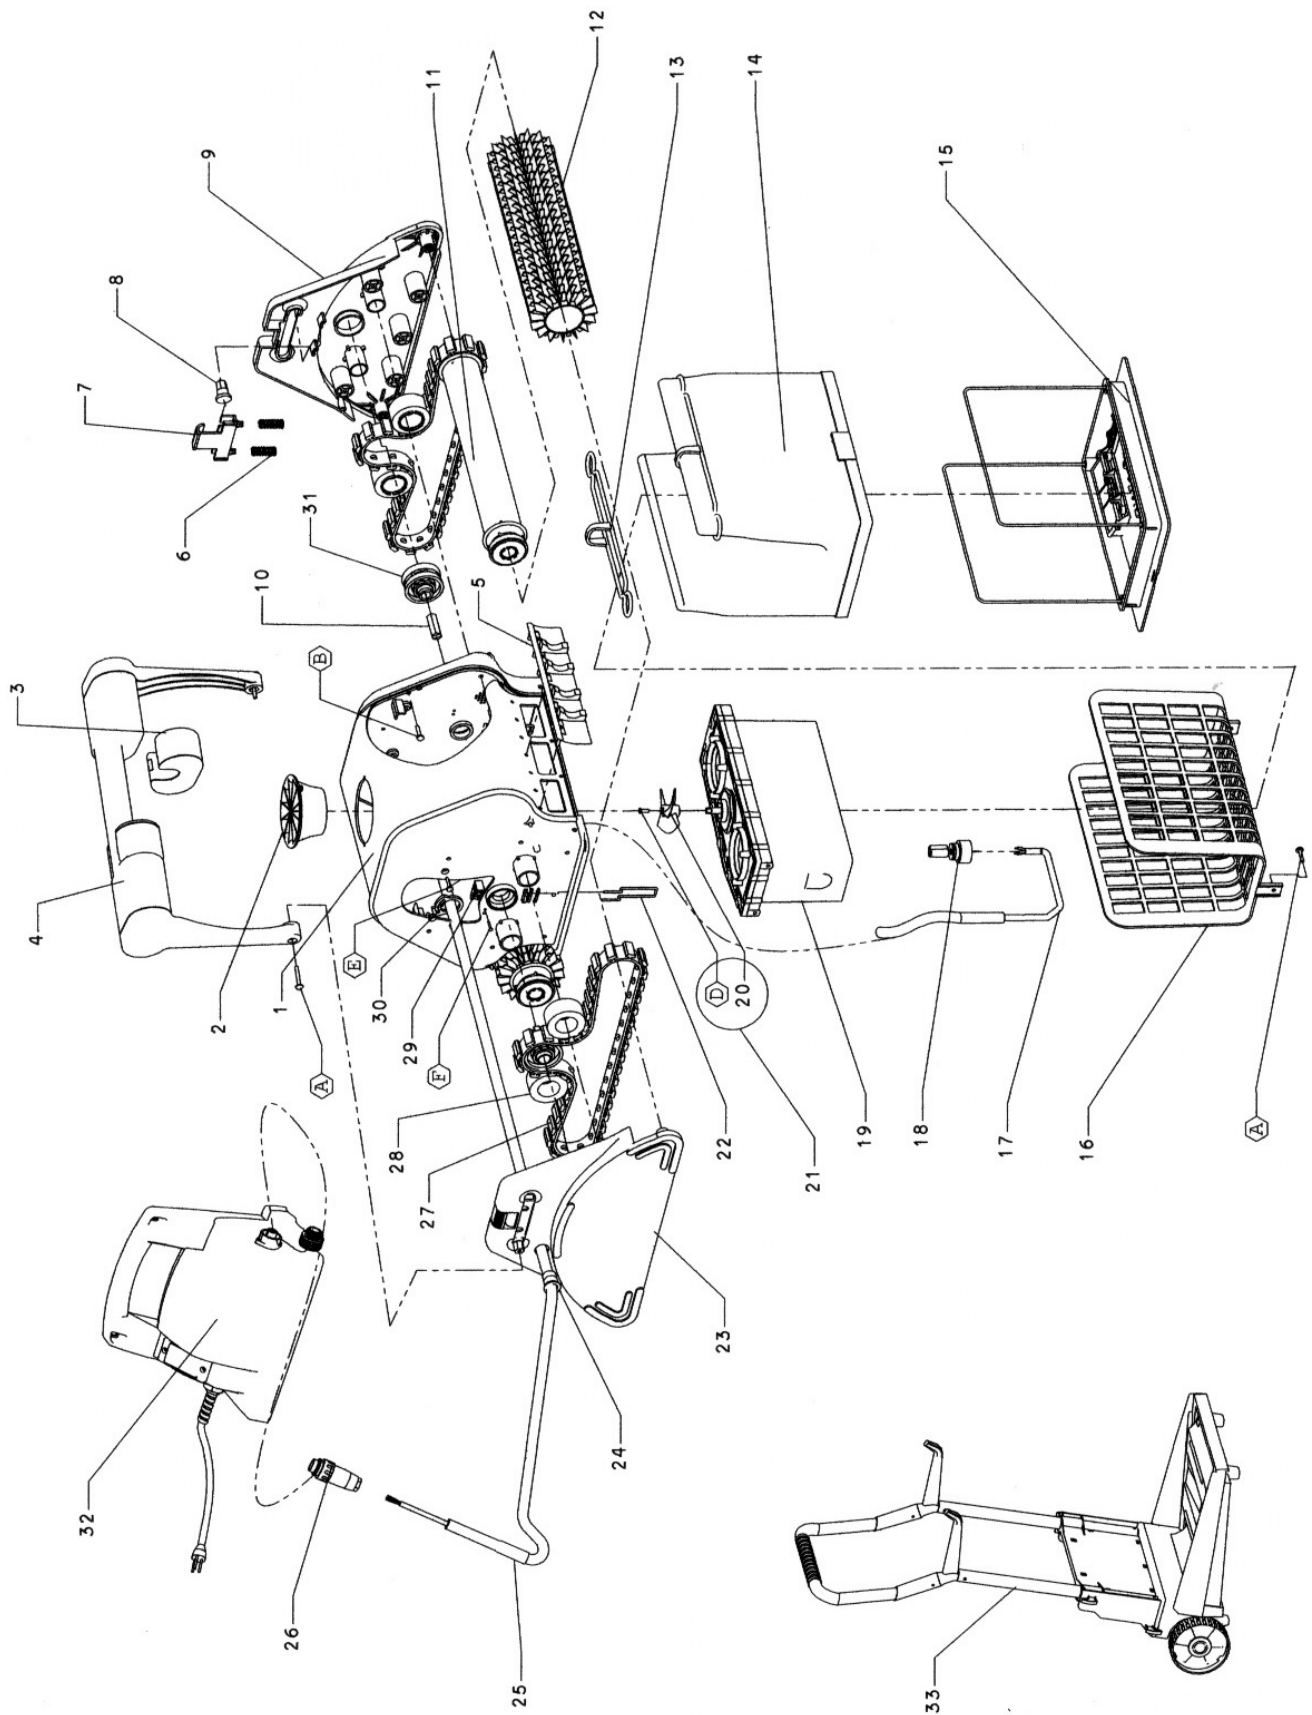

Dolphin Diagnostic

Dolphin Diagnostic

Ref LMP	Item	Description	Manuf Code	Retail Price
DODIA21b		Impeller + screw (AC)	AN05186	5,92
DODIA22		Wire clip	AN05114	1,41
DODIA23a		Side panel turquoise with hole for cable (2001)	AN08074	13,15
DODIA23b		Side panel yellow with hole for cable (3001)	AN08075	13,15
DODIA24a		Cable fitting yellow	AN04828	0,33
DODIA24b		cable retrofit assy	AN05208	4,87
DODIA25		Sleeve for floating cable	AN04906	2,60
DODIA26		Amphenol plug	AN04918	26,30
DODIA27a		Track yellow (2001) each	AN05128	16,02
DODIA27b		Track red (3001) each	AN05130	16,02
DODIA28		Guide wheel	AN05108	9,86
DODIA29		Cable stopper assy	AN05201	0,49
DODIA30		Floating cable clamp	AN08128	0,49
DODIA31a		Pulley for flat shaft	AN04825	9,86
DODIA31b		drive pulley old model	AN05104	9,86
DODIA32a		Power supply DC Diagnostic	AN05292	295,85
DODIA32b		Power supply AC Diagnostic	AN05021	361,59
DODIA33		Dolphin caddy	AN05076	144,64
DODIA34		Screw KA50x20	AN05264	0,33
DODIA35		Screw KA50x16	AN05260	0,39
DODIA36		Screw M4x14	AN05250	0,33
DODIA37		Screw KA30x12	AN05258	0,33