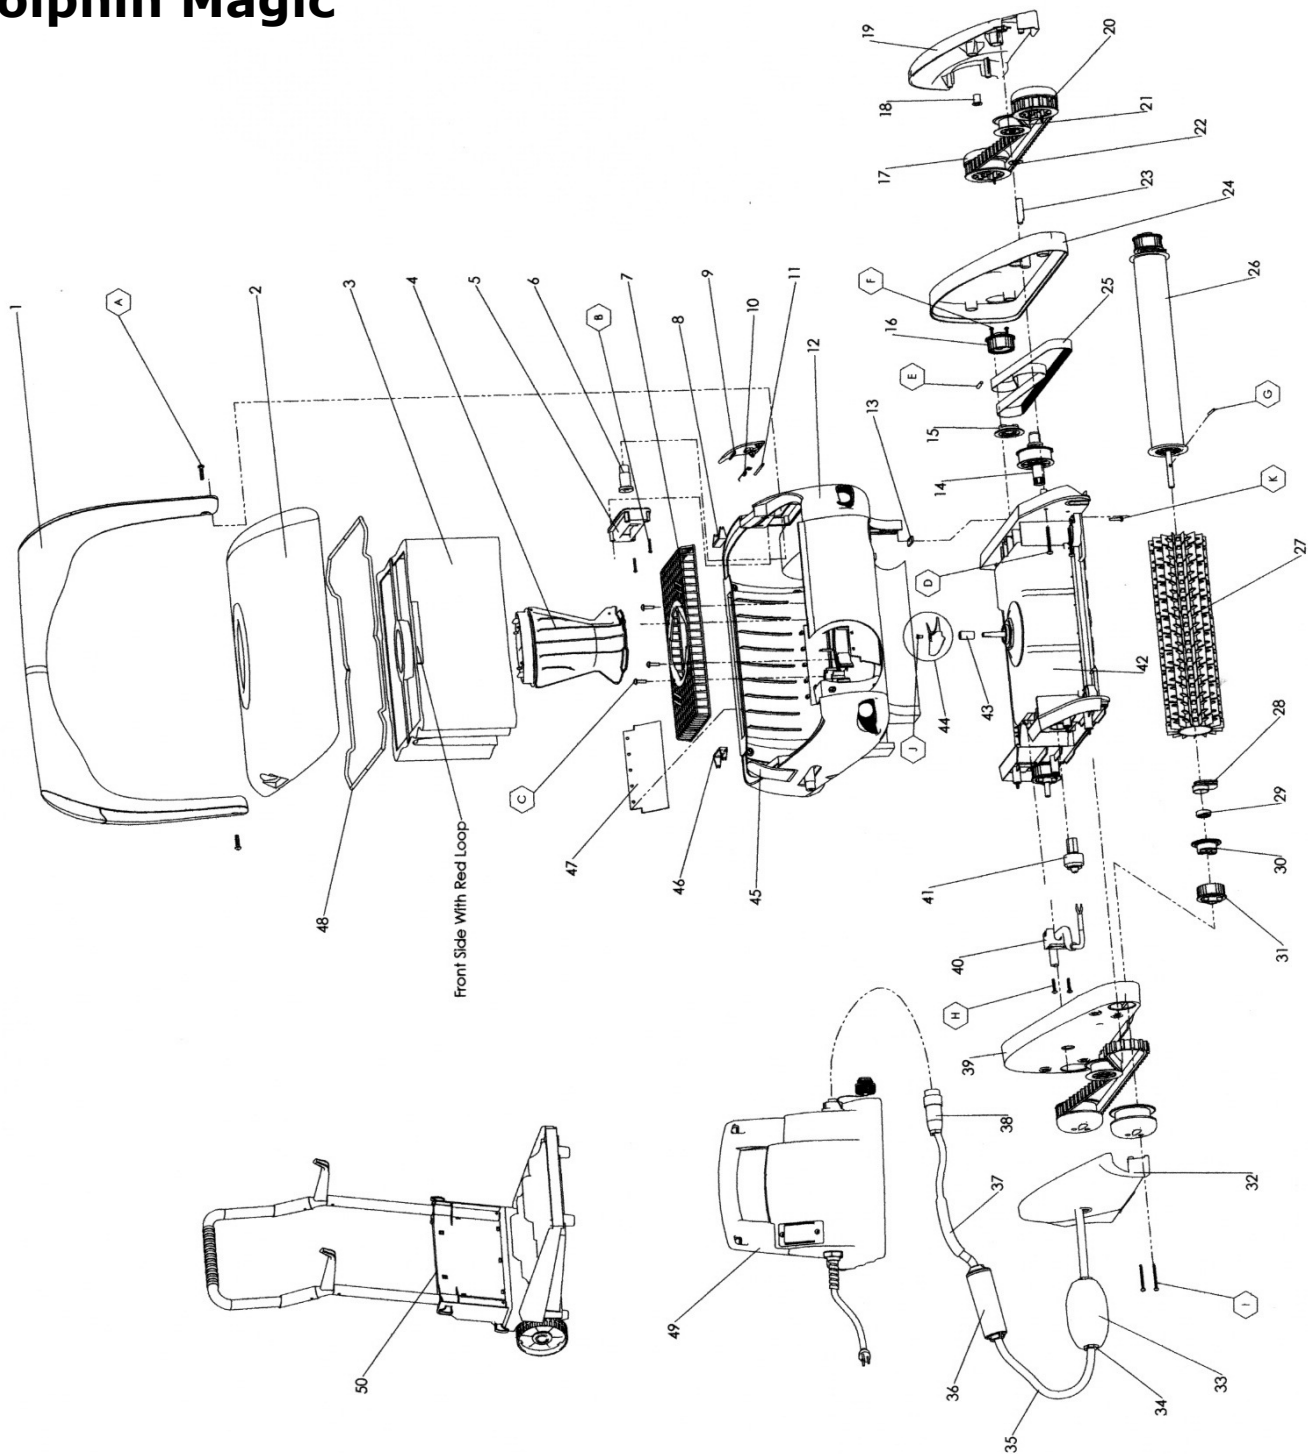

Dolphin Magic

Ref LMP	Item	Description	Manuf Code	Retail Price
DOMAG01	Handle dark grey		AN05000	29,58
DOMAG02	Top lid assy yellow magic		AN05002	29,58
DOMAG03	Filter bag assy		AN05004	nc
DOMAG04	Impeller tube assy orange		AN05005	13,15
DOMAG05	Handle box assy yellow		AN05007	6,57
DOMAG06	Handle arm button		AN05013	1,18
DOMAG07	Filter screen assy yellow		AN05014	6,57
DOMAG08	Latch holder right orange		AN05017	1,15
DOMAG09	Latch right orange		AN05020	0,99
DOMAG10	Latch spring		AN05023	3,29
DOMAG11	Axle for latch		AN05019	3,29
DOMAG13	O.C. Connection plate		AN05093	6,57