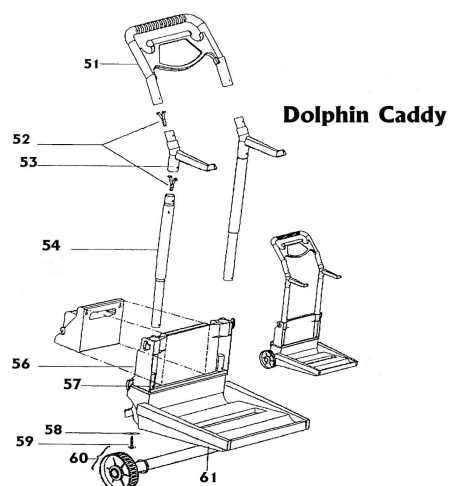

Dolphin Moby

Ref LMP	Item	Description	Manuf Code	Retail Price
DOMOB14		Filter bag Moby	AN08158	32,87
DOMOB05		Motor Unit 2,5H Moby DC CAT.kit	AN08152	558,82

Dolphin Spares

Ref LMP	Item	Description	Manuf Code	Retail Price
DOROB51		Dolphin Caddy moulded handle	AN 05097	23,87
DOROB52		Dolphin Caddy clip handle	AN 05083	0,81
DOROB53		Dolphin Caddy hook assembly	AN 05095	12,94
DOROB54		Dolphin Caddy strengthener tube new	AN 05079	9,63
DOROB56		Dolphin Caddy tower	AN 05085	25,65
DOROB57		Dolphin Caddy clip tower	AN 05086	0,81
DOROB58		Dolphin Caddy flat washer	AN 05087	0,28
DOROB59		Dolphin Caddy screw	AN 05088	0,97
DOROB60		Dolphin Caddy wheel assembly	AN 05089	18,11
DOROB61		Dolphin Caddy base inc.stickers	AN 05094	72,14