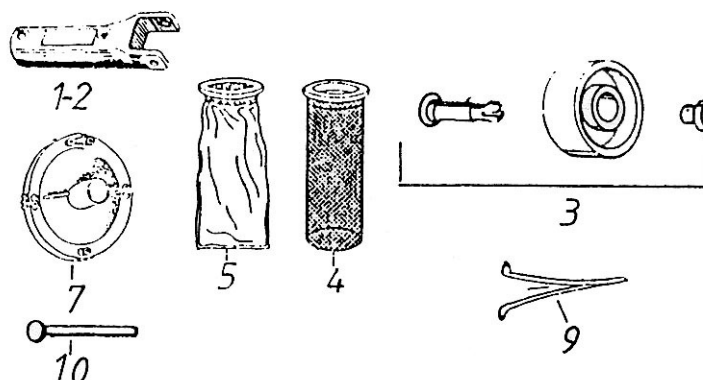

## Rainbow Vacuum Cleaner

Ref LMP	Item	Description	Manuf Code	Retail Price
RBASP01	1	Handle USA with spring		9,07
RBASP04	4	Metal basket leaf trap		50,22
RBASP05	5	Nylon basket leaf trap		8,67
RBASP06		Hose leaf trap		9,72
RBASP07	7	Cover leaf trap		8,79
RBASP08		Cover leaf trap o-ring		4,49
RBASP12		Univac replacement bag		5,28

## Midas Vacuum Cleaner

Ref LMP	Item	Description	Manuf Code	Retail Price
RBASP02a	2	Handle Midas with spring and short pin	110-E1	34,11
RBASP02b	2	Handle Midas with spring and long pin	112-E1	9,92
RBASP03	3	Wheel complete	110-E4	11,37
RBASP09		Spring for adaptator	110-E2	1,81
RBASP10a	10	Handle axle pin (short)	110-E3	1,94
RBASP10b	10	Handle axle pin (long)	112-E3	2,06

## Blue Devil Vacuum Cleaner

Ref LMP	Item	Description	Manuf Code	Retail Price
BDASP01		Spa and splasher bag	303	11,76
BDASP02	2	Leaf bagger net std	281	10,98
BDASP03	3	Leaf bagger net fine mesh		10,98
BDASP04	4	Wheel assembly	90	3,52
BDASP05	5	Top ring	99	3,78
BDASP06	6	Handle	130	9,07

## Rainbow Leaf Traps

Ref LMP	Item	Description	Manuf Code	Retail Price
RBLTP01	1	Standard mesh bag	R211516	10,65
RBLTP02	2	3' of 1 1/2» vacuum hose	R211256	18,39
RBLTP03	3	Lid only 1 1/2»	R18650	22,57
RBLTP04	4	Hinge pin	R18654	1,21
RBLTP05	5	Latch handle	R18648	4,67
RBLTP06	6	Spring latch	R18655	1,21
RBLTP07	7	Retainer Spring latch	R18656	1,21
RBLTP08	8	Screw *6 x 1/2	R01045	1,21