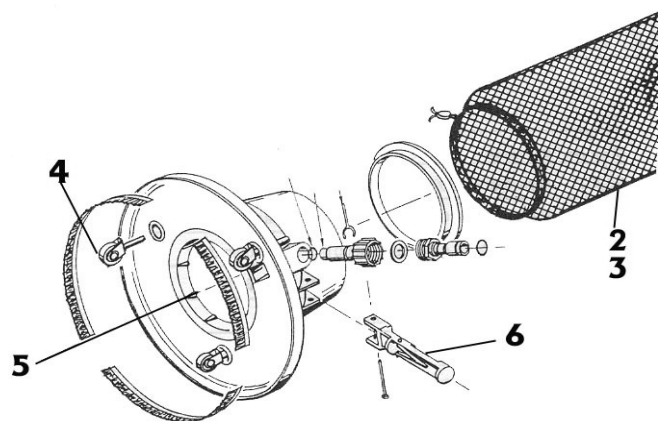

## Rainbow Vacuum Cleaner

Ref LMP	Item	Description	Manuf Code	Retail Price
RBASP01	1	Handle USA with spring		9,07
RBASP04	4	Metal basket leaf trap		50,22
RBASP05	5	Nylon basket leaf trap		8,67
RBASP06		Hose leaf trap		9,72
RBASP07	7	Cover leaf trap		8,79
RBASP08		Cover leaf trap o-ring		4,49
RBASP12		Univac replacement bag		5,28

## Midas Vacuum Cleaner

Ref LMP	Item	Description	Manuf Code	Retail Price
RBASP02a	2	Handle Midas with spring and short pin	110-E1	34,11
RBASP02b	2	Handle Midas with spring and long pin	112-E1	9,92
RBASP03	3	Wheel complete	110-E4	11,37
RBASP09		Spring for adaptator	110-E2	1,81
RBASP10a	10	Handle axle pin (short)	110-E3	1,94
RBASP10b	10	Handle axle pin (long)	112-E3	2,06

## Blue Devil Vacuum Cleaner

Ref LMP	Item	Description	Manuf Code	Retail Price
BDASP01		Spa and splasher bag	303	11,76
BDASP02	2	Leaf bagger net std	281	10,98
BDASP03	3	Leaf bagger net fine mesh		10,98
BDASP04	4	Wheel assembly	90	3,52
BDASP05	5	Top ring	99	3,78
BDASP06	6	Handle	130	9,07

## Rainbow Leaf Traps

Ref LMP	Item	Description	Manuf Code	Retail Price
RBLTP01	1	Standard mesh bag	R211516	10,65
RBLTP02	2	3' of 1 1/2» vacuum hose	R211256	18,39
RBLTP03	3	Lid only 1 1/2»	R18650	22,57
RBLTP04	4	Hinge pin	R18654	1,21
RBLTP05	5	Latch handle	R18648	4,67
RBLTP06	6	Spring latch	R18655	1,21
RBLTP07	7	Retainer Spring latch	R18656	1,21
RBLTP08	8	Screw *6 x 1/2	R01045	1,21