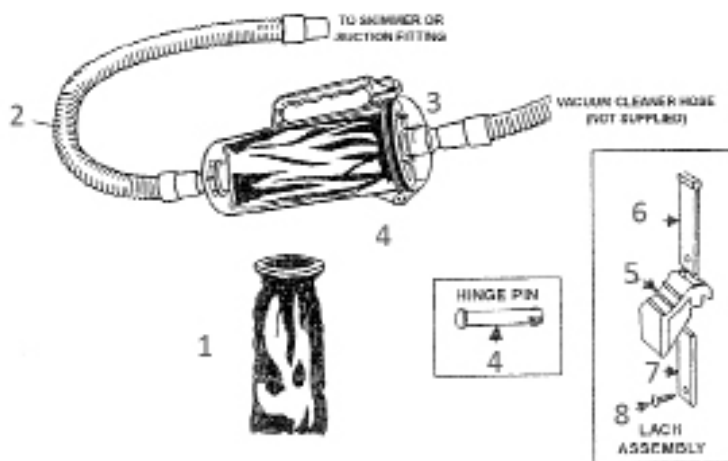

## Midas Vacuum Cleaner

Ref LMP	Item	Description	Manuf Code	Retail Price
RBASP02a	2	Handle Midas with spring and short pin	110-E1	34,11
RBASP02b	2	Handle Midas with spring and long pin	112-E1	9,92
RBASP03	3	Wheel complete	110-E4	11,37
RBASP09		Spring for adaptator	110-E2	1,81
RBASP10a	10	Handle axle pin (short)	110-E3	1,94
RBASP10b	10	Handle axle pin (long)	112-E3	2,06

## Blue Devil Vacuum Cleaner

Ref LMP	Item	Description	Manuf Code	Retail Price
BDASP01		Spa and splasher bag	303	11,76
BDASP02	2	Leaf bagger net std	281	10,98
BDASP03	3	Leaf bagger net fine mesh		10,98
BDASP04	4	Wheel assembly	90	3,52
BDASP05	5	Top ring	99	3,78
BDASP06	6	Handle	130	9,07

## Rainbow Leaf Traps

Ref LMP	Item	Description	Manuf Code	Retail Price
RBLTP01	1	Standard mesh bag	R211516	10,65
RBLTP02	2	3' of 1 1/2» vacuum hose	R211256	18,39
RBLTP03	3	Lid only 1 1/2»	R18650	22,57
RBLTP04	4	Hinge pin	R18654	1,21
RBLTP05	5	Latch handle	R18648	4,67
RBLTP06	6	Spring latch	R18655	1,21
RBLTP07	7	Retainer Spring latch	R18656	1,21
RBLTP08	8	Screw *6 x 1/2	R01045	1,21