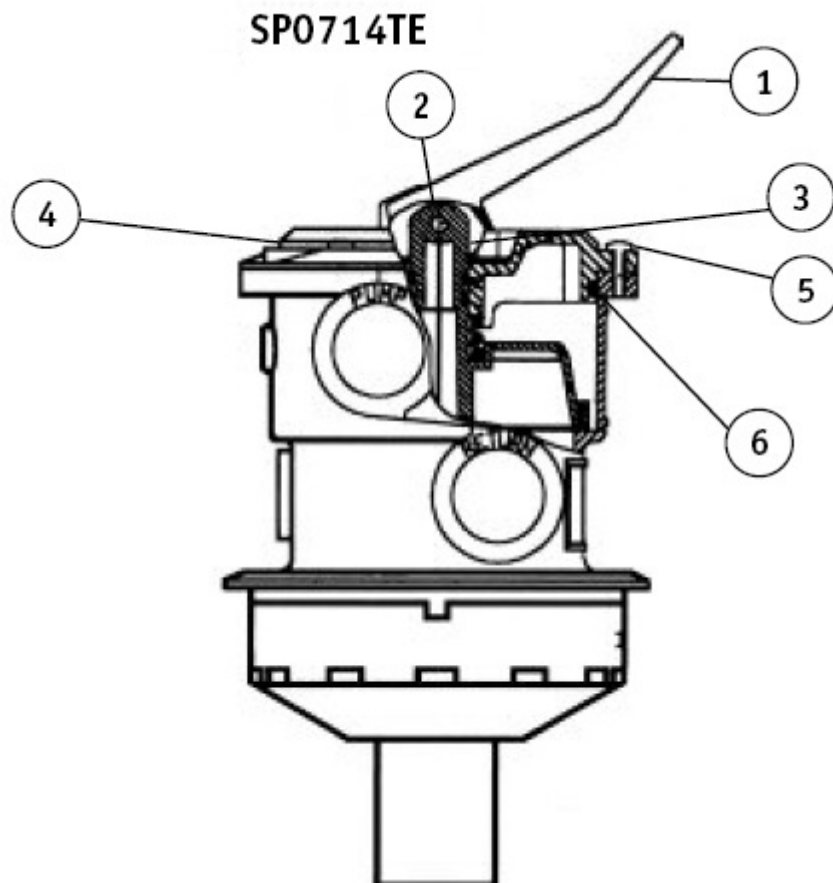

Hayward Multiportvalve SP0714TE VariFlo XL

Ref LMP	Item	Description	Manuf Code	Retail Price
HAVMP01		Handle 710 Plastic	SPX0710XF	5,28
HAVMP02		Handle pin valve SP 710	SPX0710XZ7	2,83
HAVMP09		Non metallic bearing valve SP 710	SPX0710Z16	9,97
HAVMT07		Key cover and handle Assembly	SPX0714BA	110,17
HAVMT14		Cover screw (6)	SPX0714Z1	11,28
HAVMT04		Cover O-ring SP714	SPX0714L	10,93
HAVMP10		Valve o ring shaft seal 6/4»- 2»	SPX0735GA	5,41
HAVMP12		Spring washer (2)	SPX0710Z62	5,48
HAVMT15		Key / Seal Assembly	SPX0714CA	32,23

Hayward Multiportvalve SP0704

Ref LMP	Item	Description	Manuf Code	Retail Price
HAVMQ05		Valve seat gasket SP 704	SPX0704D	16,45

Astral Multiportvalve 2"½ (see Astral PTK Filter)