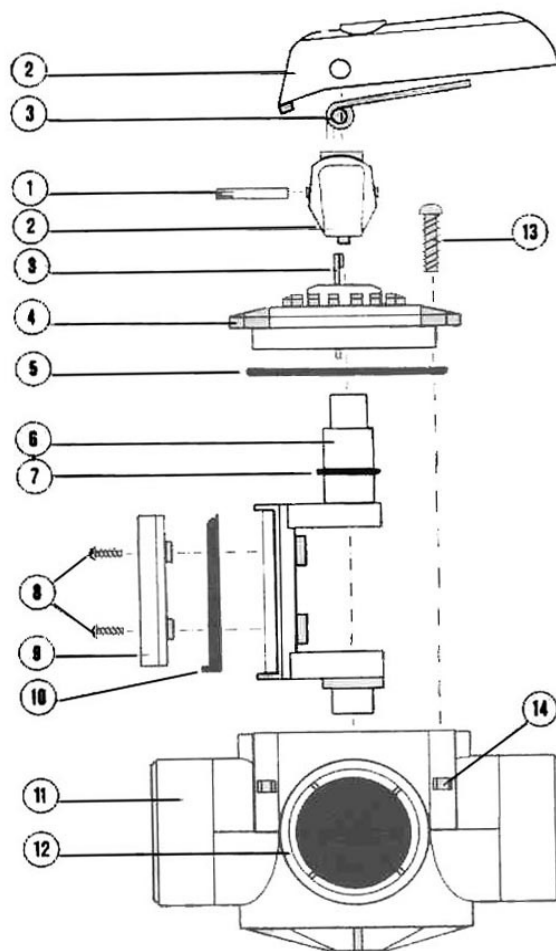

Midas 3-Way Valve

Ref LMP	Item	Description	Manuf Code	Retail Price
MIVAN02	2	Handle	301-E-2	4,35
MIVAN05	5	Cover-o-ring	301-E-5	1,45
MIVAN15		Valve top assembly kit (n°1 to 10)	301-E50 (E1-E10)	41,13
MIVAN16		Diverter complete (n°6 to 10)	301-E15 (E6-E10)	22,74

Midas 4" Valve

Ref LMP	Item	Description	Manuf Code	Retail Price
MIVAN40		Spider gasket 4" + disc	380-E12	420,97
MIVAN41		Cover gasket 4»	380-E7	96,29