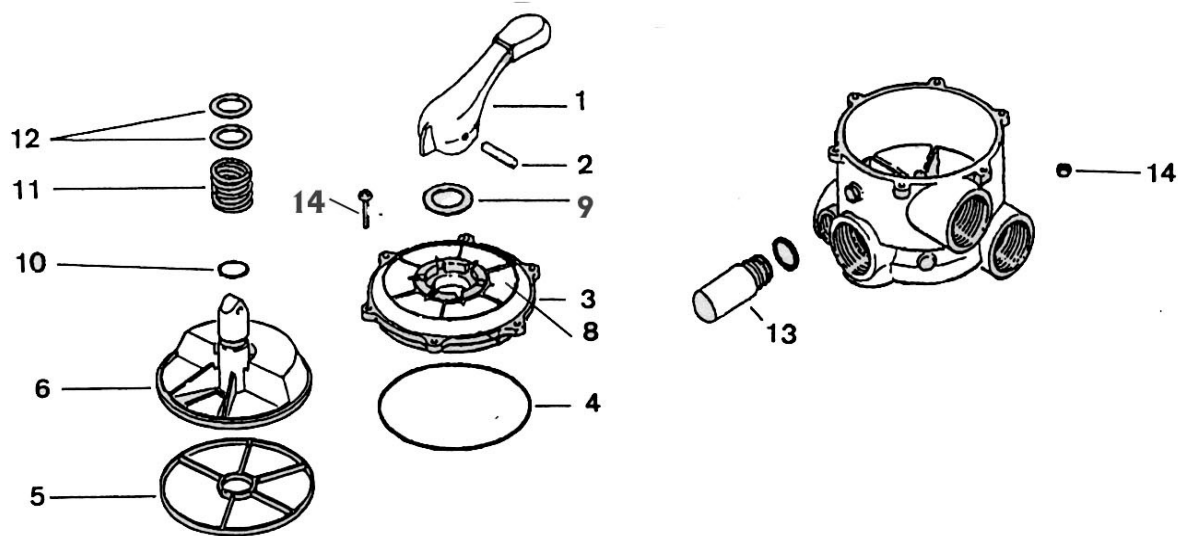

Hayward Multiportvalve 710 1"½ & 715 2"

Ref LMP	Item	Description	Manuf Code	Retail Price
HAVMP01		Handle 710 Plastic	SPX0710XF	5,28
HAVMG01		Handle 715	SPX0715F	7,20
HAVMG01a		Handle 715 Large	SPX0710FL	3,36
HAVMP02		Handle pin valve SP 710	SPX0710XZ7	2,83
HAVMP03		Cover valve SP 710 6/4»		No more available
HAVMG03		Cover valve SP 715 (white)		No more available
HAVMP04		Valve Cover O-ring SP 710	SPX0710XZ3	9,84
HAVMG04		Cover O-ring SP 715	SPX0715Z1	13,68
HAVMP05		Valve seat gasket SP 710	SPX0710XD	12,72
HAVMG05		Valve seat gasket SP 715	SPX0715D	16,80
HAVMP06		Key/stem assembl SP 710	SPX0710XC	21,12
HAVMG06		Key/Stem assembly SP 715	SPX0715C	37,33
HAVMP07		Key, cover, stem ass'y 710 white	SPX0710XBA	84,24
HAVMG07		Key,cover,handle ass'y SP 715 white	SPX0715BA	114,97
HAVMP08		Label plate valve SP 710	SPX0710G	4,93
HAVMG08		Label plate valve 715	SPX0715GE	4,80
HAVMP09		Non metallic bearing valve SP 710	SPX0710Z16	9,97
HAVMP10		Valve o ring shaft seal 6/4»- 2»	SPX0735GA	5,41
HAVMP11		Spring SP 710	SPX0603S	11,04
HAVMP12		Spring washer (2)	SPX0710Z62	5,48
HAVMP13		Bottle sight glass w/gasket	SPX0710MA	6,85
HAVMP14		Bolt and nut (6)	SPX0710Z1A	15,97

Hayward Multiportvalve SP0714TE VariFlo XL

Ref LMP	Item	Description	Manuf Code	Retail Price
HAVMP01		Handle 710 Plastic	SPX0710XF	5,28
HAVMP02		Handle pin valve SP 710	SPX0710XZ7	2,83
HAVMP09		Non metallic bearing valve SP 710	SPX0710Z16	9,97
HAVMT07		Key cover and handle Assembly	SPX0714BA	110,17
HAVMT14		Cover screw (6)	SPX0714Z1	11,28
HAVMT04		Cover O-ring SP714	SPX0714L	10,93
HAVMP10		Valve o ring shaft seal 6/4»- 2»	SPX0735GA	5,41
HAVMP12		Spring washer (2)	SPX0710Z62	5,48
HAVMT15		Key / Seal Assembly	SPX0714CA	32,23